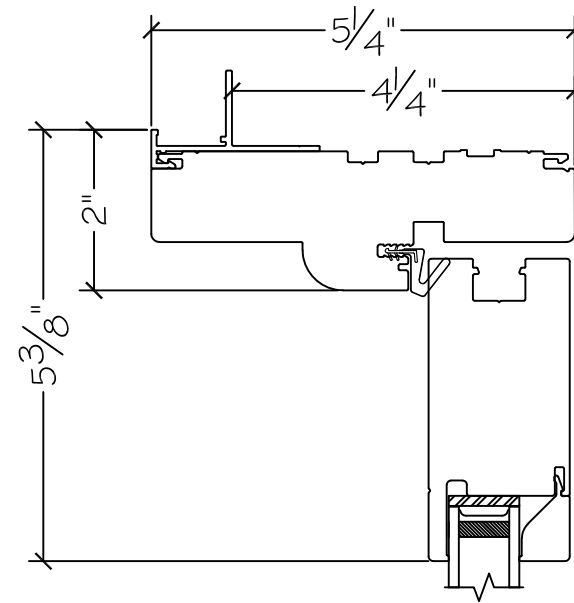

French Door Hinge

Exterior

Interior