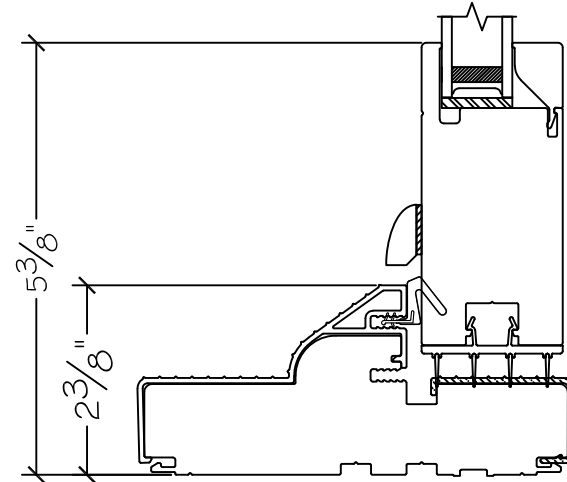

Inswing

450 Delta Ave
Brea, Ca 92821
(714) 385-1202

WINDOR
www.windorsystems.com

Notice: This document contains information proprietary to and is protected by copyright of Win-Dor Inc. and shall not be copied, disclosed to others, or used for any purpose other than that for which it is given, without the written permission of Win-Dor Inc.

Project:

File name: 3750 Swing Door Section View - Inswing HR-SL 1 inch Nail-fin

Date: 20180829

Notes:

Layout: Vertical Section View

Drawn by: J Johnson