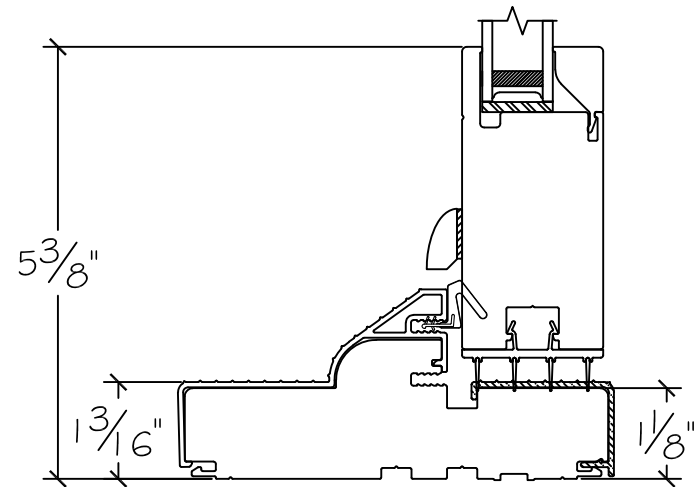

Inswing

450 Delta Ave
Brea, Ca 92821
(714) 385-1202

WINDOR
www.windorsystems.com

Notice: This document contains information proprietary to and is protected by copyright of Win-Dor Inc. and shall not be copied, disclosed to others, or used for any purpose other than that for which it is given, without the written permission of Win-Dor Inc.

Project:

File name: 3750 Swing Door Section View - Inswing HR-SL 1.375 inch Nail-fin

Date: 20180821

Notes:

Layout: Vertical Section View

Drawn by: J Johnson