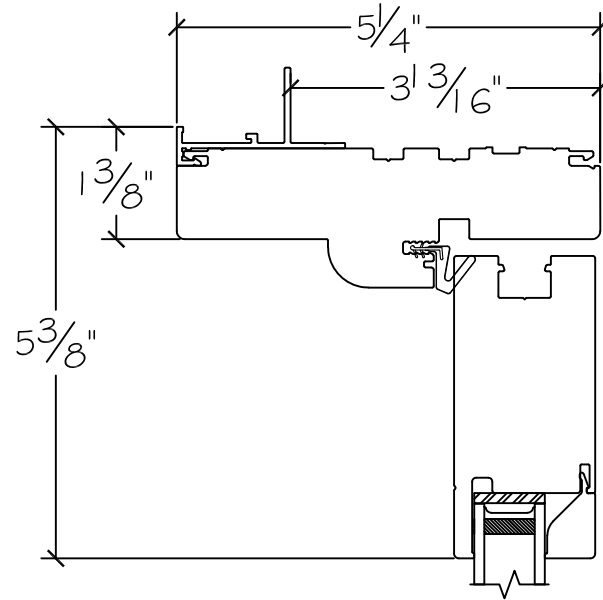

French Door Hinge

Exterior

Interior