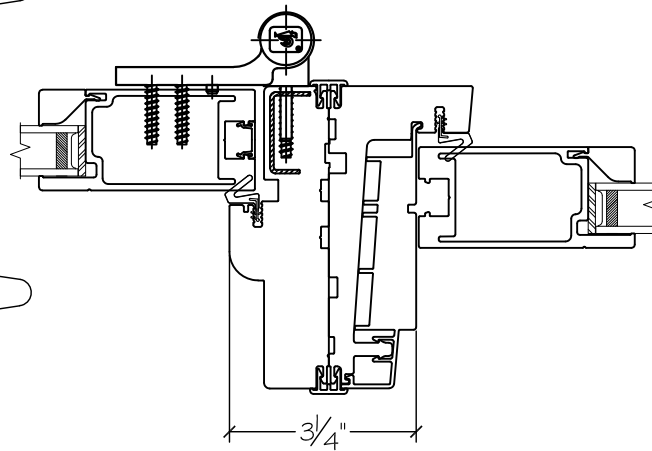

Interior

Exterior