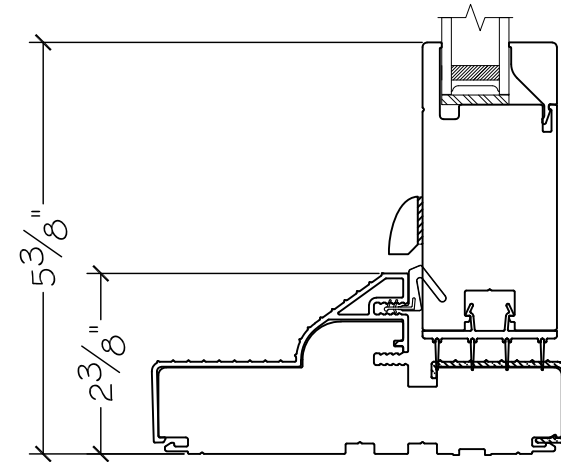

Interior

Inswing

450 Delta Ave
Brea, Ca 92821
(714) 385-1202

Notice: This document contains information proprietary to and is protected by copyright of Win-Dor Inc. and shall not be copied, disclosed to others, or used for any purpose other than that for which it is given, without the written permission of Win-Dor Inc.

Project:	File name: 3750 Swing Door Section View - Inswing HR-5L Retro Fin	Date: 20220818
Notes:	Layout: Vertical Section View	Drawn by: J Johnson