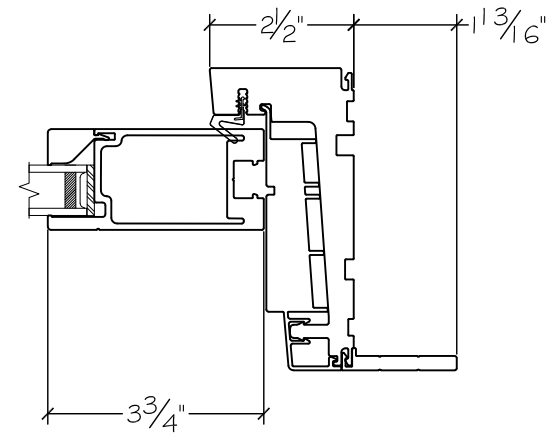

Notice: This document contains information proprietary to and is protected by copyright of Win-Dor Inc. and shall not be copied, disclosed to others, or used for any purpose other than that for which it is given, without the written permission of Win-Dor Inc.

450 Delta Ave
Brea, Ca 92821
(714) 385-1202

Project:	File name: 3750 Swing Door Section View - Inswing HR-5L Retro Fin	Date: 20220818
Notes:	Layout: Horizontal Section View	Drawn by: J Johnson