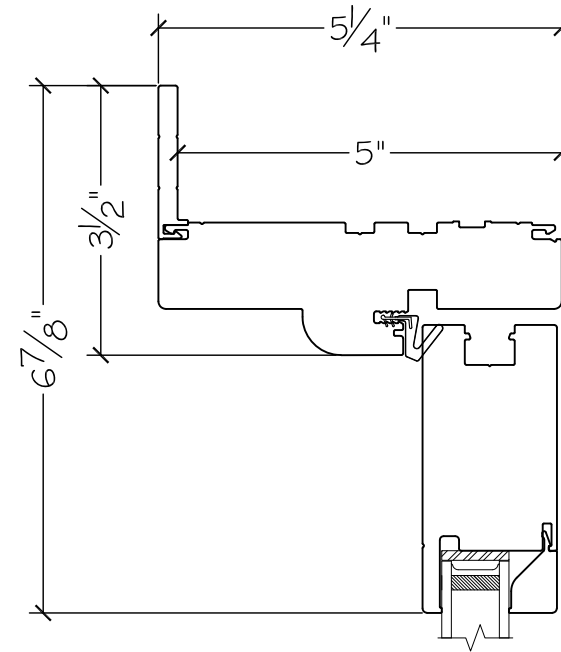

French Door Hinge

Exterior

Interior