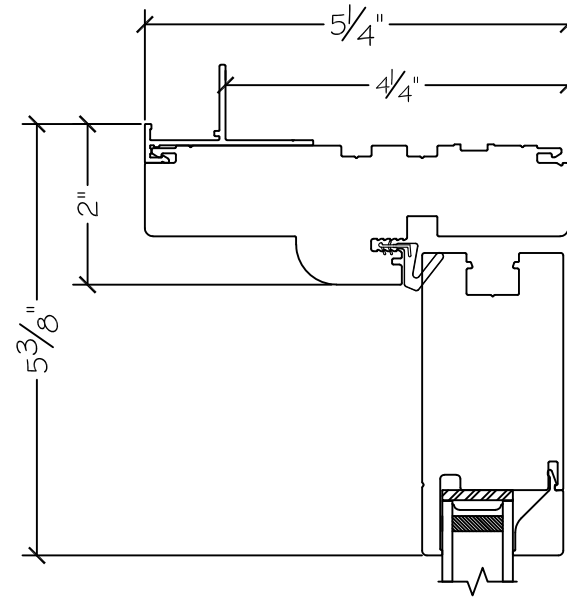

Project:	File name: 3750 Swing Door Section View - Inswing SL-DD HL 1 inch Nail-fin	Date: 20180829
Notes:	Layout: Horizontal Section View	Drawn by: J Johnson

French Door Hinge

Exterior

Interior

Inswing

450 Delta Ave
Brea, Ca 92821
(714) 385-1202

Project:

File name: 3750 Swing Door Section View - Inswing SL-DD HL 1 inch Nail-fin

Date: 20180829

Notes:

Layout: Vertical Section View

Drawn by: J Johnson