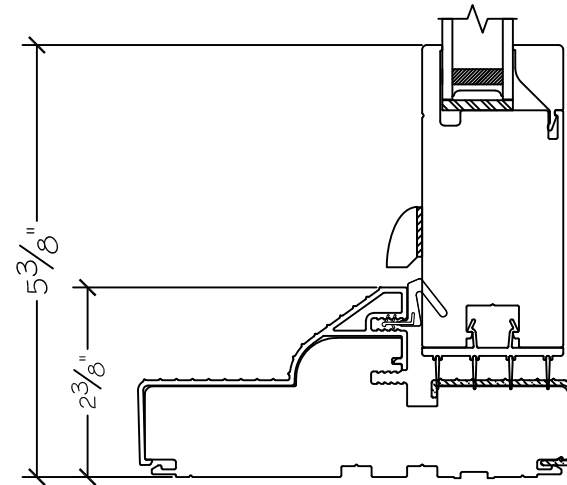

Project:	File name: 3750 Swing Door Section View - Inswing SL-DD HL 1 inch Nail-fin	Date: 20180829
Notes:	Layout: Horizontal Section View	Drawn by: J Johnson

French Door Hinge

Exterior

Interior

Inswing

450 Delta Ave
Brea, Ca 92821
(714) 385-1202

Project:

File name: 3750 Swing Door Section View - Inswing SL-DD HL 1 inch Nail-fin

Date: 20180829

Notes:

Layout: Vertical Section View

Drawn by: J Johnson