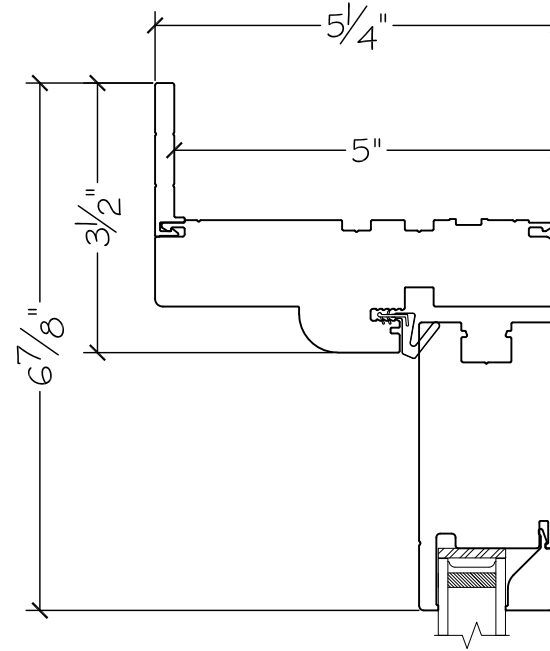

Project:	File name: 3750 Swing Door Section View - Inswing SL-DD HL Retro Fin	Date: 20220818
Notes:	Layout: Horizontal Section View	Drawn by: J Johnson

French Door Hinge

Exterior

Interior

Inswing

450 Delta Ave
Brea, Ca 92821
(714) 385-1202

Project:	File name: 3750 Swing Door Section View - Inswing SL-DD HL Retro Fin	Date: 20220818
Notes:	Layout: Vertical Section View	Drawn by: J Johnson