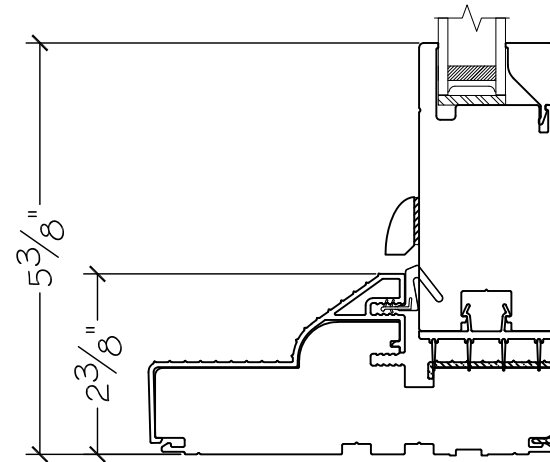

Project:	File name: 3750 Swing Door Section View - Inswing SL-DD HL Retro Fin	Date: 20220818
Notes:	Layout: Horizontal Section View	Drawn by: J Johnson

French Door Hinge

Exterior

Interior

Inswing

450 Delta Ave
Brea, Ca 92821
(714) 385-1202

Project:	File name: 3750 Swing Door Section View - Inswing SL-DD HL Retro Fin	Date: 20220818
Notes:	Layout: Vertical Section View	Drawn by: J Johnson