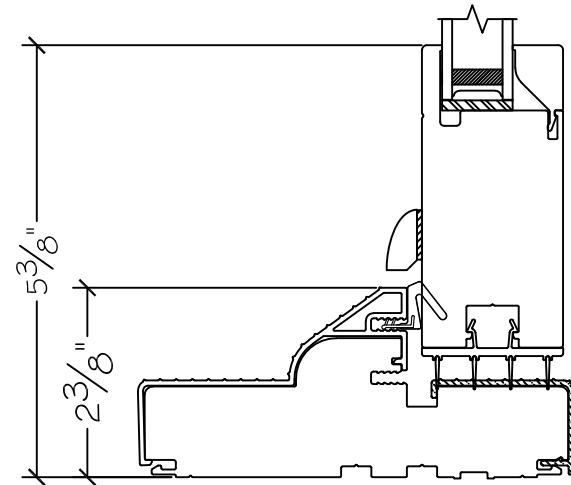

Project:	File name: 3750 Swing Door Section View - Inswing SL-DD HL-SL 1 inch Nail-fin	Date: 20180906
Notes:	Layout: Horizontal Section View	Drawn by: J Johnson

French Door Hinge

Exterior

Interior

Inswing

Project:

File name: 3750 Swing Door Section View - Inswing SL-DD HL-SL 1 inch Nail-fin

Date: 20180906

Notes:

Layout: Vertical Section View

Drawn by: J Johnson