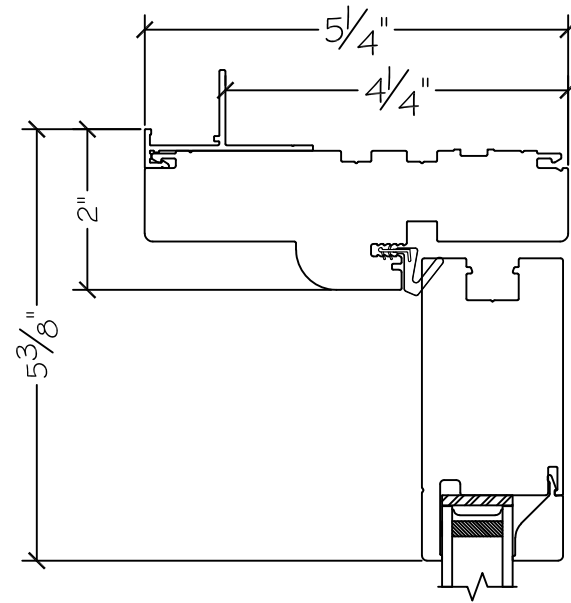

Project:	File name: 3750 Swing Door Section View - Inswing SL-DD HL-SL 1 inch Nail-fin	Date: 20180906
Notes:	Layout: Horizontal Section View	Drawn by: J Johnson

French Door Hinge

Exterior

Interior

Inswing

Project:

File name: 3750 Swing Door Section View - Inswing SL-DD HL-SL 1 inch Nail-fin

Date: 20180906

Notes:

Layout: Vertical Section View

Drawn by: J Johnson