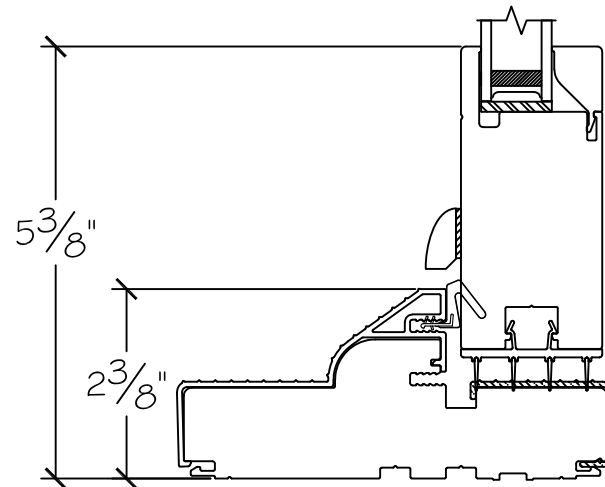

Project:	File name: 3750 Swing Door Section View - Inswing SL-DD HL-SL I.375 inch Nail-fin	Date: 20200903
Notes:	Layout: Horizontal Section View	Drawn by: J Johnson

French Door Hinge

Exterior

Interior

Inswing

Project:	File name: 3750 Swing Door Section View - Inswing SL-DD HL-SL 1.375 inch Nail-fin
Notes:	Layout: Vertical Section View

Date: 20180830
Drawn by: J Johnson