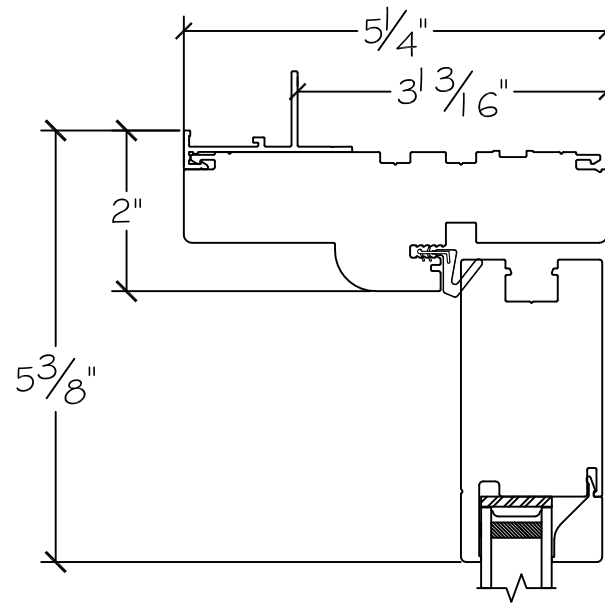

Project:	File name: 3750 Swing Door Section View - Inswing SL-DD HL-SL I.375 inch Nail-fin	Date: 20200903
Notes:	Layout: Horizontal Section View	Drawn by: J Johnson

French Door Hinge

Exterior

Interior

Inswing

Project:	File name: 3750 Swing Door Section View - Inswing SL-DD HL-SL 1.375 inch Nail-fin
Notes:	Layout: Vertical Section View

Date: 20180830
Drawn by: J Johnson