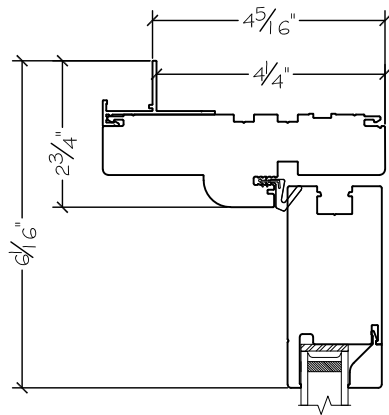

3750 Swing Door 1-inch Nail-fin Configuration

3750 Swing Door Retro Fin Configuration

450 Delta Ave  
 Brea, Ca 92821  
 (714) 385-1202

Notice: This document contains information proprietary to and is protected by copyright of Win-Dor Inc. and shall not be copied, disclosed to others, or used for any purpose other than that for which it is given, without the written permission of Win-Dor Inc.

|          |   |                      |
|----------|---|----------------------|
| Project: | File name: 3750 Swing Door Section View - Inswing SL-DD HL-SL Retro Fin | Date: 20220818       |
| Notes:   | Layout: Horizontal Section View   | Drawn by: D Deschner |

Exterior

Interior

Exterior

Interior

Inswing 1-inch Nail-fin Configuration

Inswing Retro Fin Configuration

French Door Hinge

450 Delta Ave  
Brea, Ca 92821  
(714) 385-1202