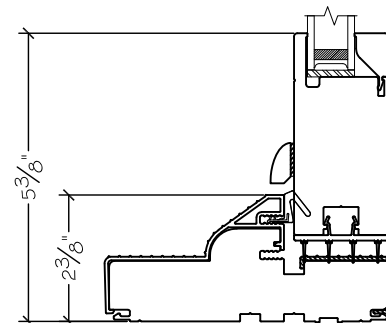

Exterior

Interior

Exterior

Interior

Inswing 1-inch Nail-fin Configuration

Inswing Retro Fin Configuration

French Door Hinge

450 Delta Ave  
Brea, Ca 92821  
(714) 385-1202