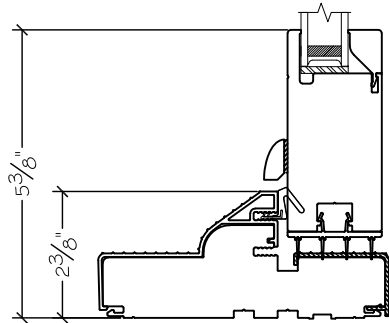

3750 Swing Door 1-inch Nail-fin Configuration

3750 Swing Door Retro Fin Configuration

450 Delta Ave  
 Brea, Ca 92821  
 (714) 385-1202

Notice: This document contains information proprietary to and is protected by copyright of Win-Dor Inc. and shall not be copied, disclosed to others, or used for any purpose other than that for which it is given, without the written permission of Win-Dor Inc.

|          |   |                      |
|----------|---|----------------------|
| Project: | File name: 3750 Swing Door Section View - Inswing SL-DD HL-SL Retro Fin | Date: 20220818       |
| Notes:   | Layout: Horizontal Section View   | Drawn by: D Deschner |

Exterior

Interior

Exterior

Interior

Inswing 1-inch Nail-fin Configuration

Inswing Retro Fin Configuration

French Door Hinge

450 Delta Ave  
Brea, Ca 92821  
(714) 385-1202