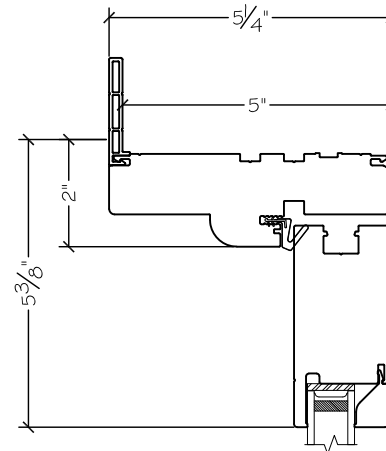

3750 Swing Door 1-inch Nail-fin Configuration

3750 Swing Door Retro Fin Configuration

450 Delta Ave  
 Brea, Ca 92821  
 (714) 385-1202

Notice: This document contains information proprietary to and is protected by copyright of Win-Dor Inc. and shall not be copied, disclosed to others, or used for any purpose other than that for which it is given, without the written permission of Win-Dor Inc.

|          |   |                      |
|----------|---|----------------------|
| Project: | File name: 3750 Swing Door Section View - Inswing SL-DD HL-SL Retro Fin | Date: 20220818       |
| Notes:   | Layout: Horizontal Section View   | Drawn by: D Deschner |

Exterior

Interior

Exterior

Interior

Inswing 1-inch Nail-fin Configuration

Inswing Retro Fin Configuration

French Door Hinge

450 Delta Ave  
Brea, Ca 92821  
(714) 385-1202