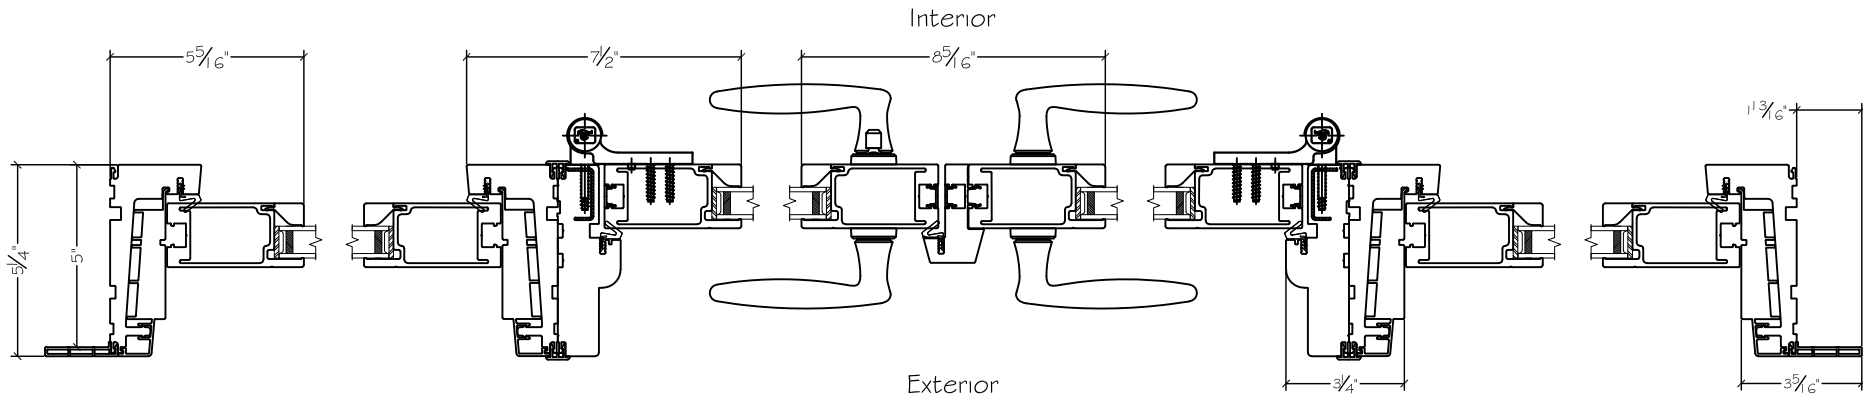

3750 Swing Door 1-inch Nail-fin Configuration

3750 Swing Door Retro Fin Configuration

450 Delta Ave  
 Brea, Ca 92821  
 (714) 385-1202

Notice: This document contains information proprietary to and is protected by copyright of Win-Dor Inc. and shall not be copied, disclosed to others, or used for any purpose other than that for which it is given, without the written permission of Win-Dor Inc.

|          |   |                      |
|----------|---|----------------------|
| Project: | File name: 3750 Swing Door Section View - Inswing SL-DD HL-SL Retro Fin | Date: 20220818       |
| Notes:   | Layout: Horizontal Section View   | Drawn by: D Deschner |

Project:

File name: 3750 Swing Door Section View - Inswing SL-DD HL-SL Retro Fin

Date: 20220818

Notes:

Layout: Vertical Section View

Drawn by: D Deschner