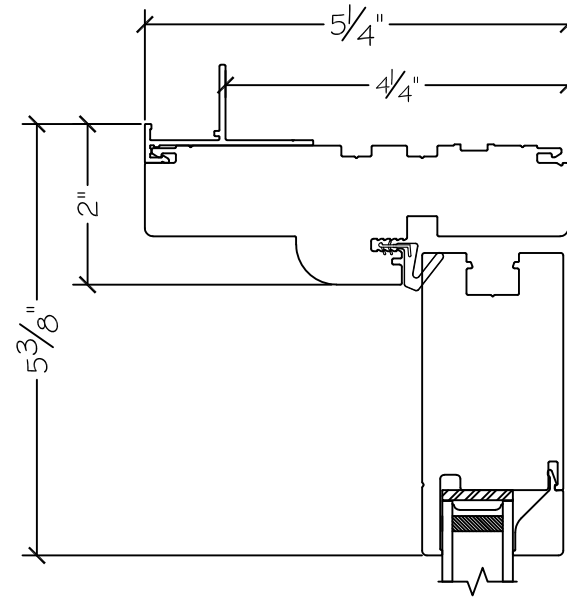

French Door Hinge

Exterior

Interior