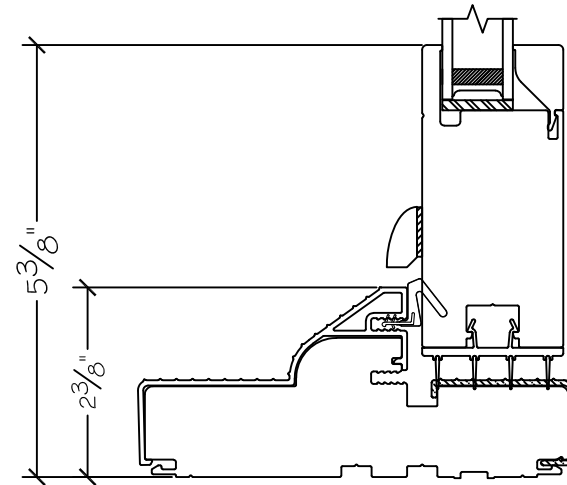

Inswing

450 Delta Ave
Brea, Ca 92821
(714) 385-1202

WINDOR
www.windorsystems.com

Notice: This document contains information proprietary to and is protected by copyright of Win-Dor Inc. and shall not be copied, disclosed to others, or used for any purpose other than that for which it is given, without the written permission of Win-Dor Inc.

Project:

File name: 3750 Swing Door Section View - Inswing SL-DD HR 1 inch Nail-fin

Date: 20180821

Notes:

Layout: Vertical Section View

Drawn by: J Johnson