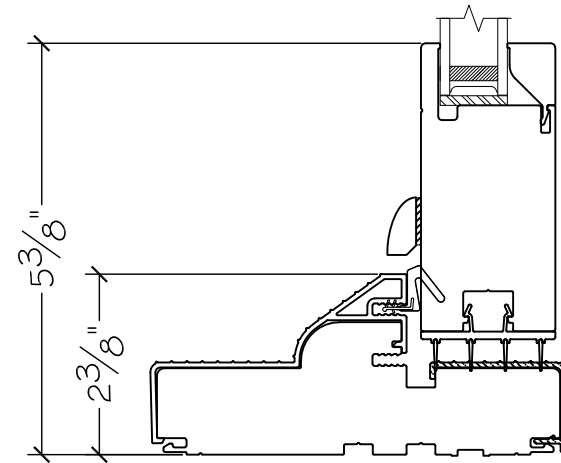

Project:	File name: 3750 Swing Door Section View - Inswing SL-DD HR Retro Fin	Date: 20220818
Notes:	Layout: Horizontal Section View	Drawn by: J Johnson

French Door Hinge

Exterior

Interior

Inswing

450 Delta Ave
Brea, Ca 92821
(714) 385-1202

Project:	File name: 3750 Swing Door Section View - Inswing SL-DD HR Retro Fin	Date: 20220818
Notes:	Layout: Vertical Section View	Drawn by: J Johnson