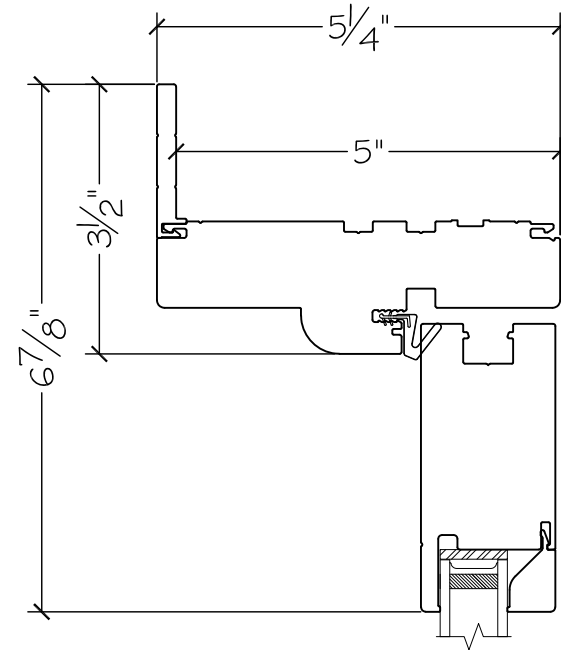

Project:	File name: 3750 Swing Door Section View - Inswing SL-DD HR Retro Fin	Date: 20220818
Notes:	Layout: Horizontal Section View	Drawn by: J Johnson

French Door Hinge

Exterior

Interior

Inswing

450 Delta Ave
Brea, Ca 92821
(714) 385-1202

Project:	File name: 3750 Swing Door Section View - Inswing SL-DD HR Retro Fin	Date: 20220818
Notes:	Layout: Vertical Section View	Drawn by: J Johnson