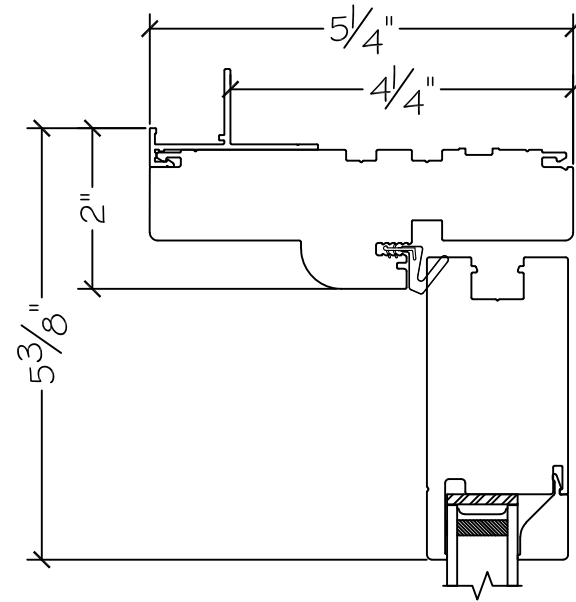

Project:	File name: 3750 Swing Door Section View - Inswing SL-DD HR-SL 1 inch Nail-fin	Date: 20180829
Notes:	Layout: Horizontal Section View	Drawn by: J Johnson

French Door Hinge

Exterior

Interior

Inswing

Project:

File name: 3750 Swing Door Section View - Inswing SL-DD HR-SL 1 inch Nail-fin

Date: 20180829

Notes:

Layout: Vertical Section View

Drawn by: J Johnson