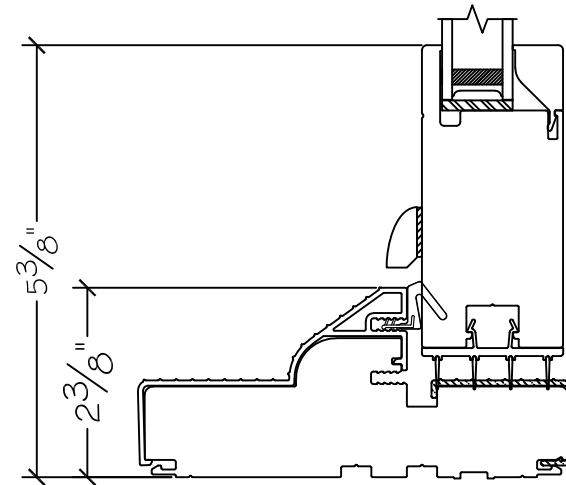

Project:	File name: 3750 Swing Door Section View - Inswing SL-DD HR-SL 1 inch Nail-fin	Date: 20180829
Notes:	Layout: Horizontal Section View	Drawn by: J Johnson

French Door Hinge

Exterior

Interior

Inswing

Project:

File name: 3750 Swing Door Section View - Inswing SL-DD HR-SL 1 inch Nail-fin

Date: 20180829

Notes:

Layout: Vertical Section View

Drawn by: J Johnson