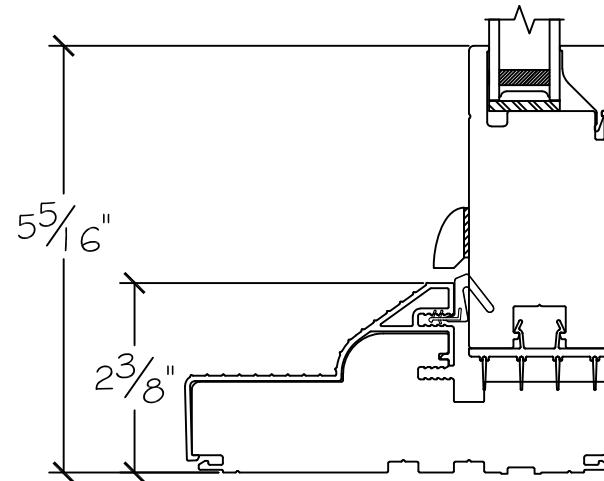

Project:	File name: 3750 Swing Door Section View - Inswing SL-DD HR-SL 1.375 inch Nail-fin	Date: 20180830
Notes:	Layout: Horizontal Section View	Drawn by: J Johnson

French Door Hinge

Exterior

Interior

Inswing

Project:	File name: 3750 Swing Door Section View - Inswing SL-DD HR-SL 1.375 inch Nail-fin	Date: 20180830
Notes:	Layout: Vertical Section View	Drawn by: J Johnson