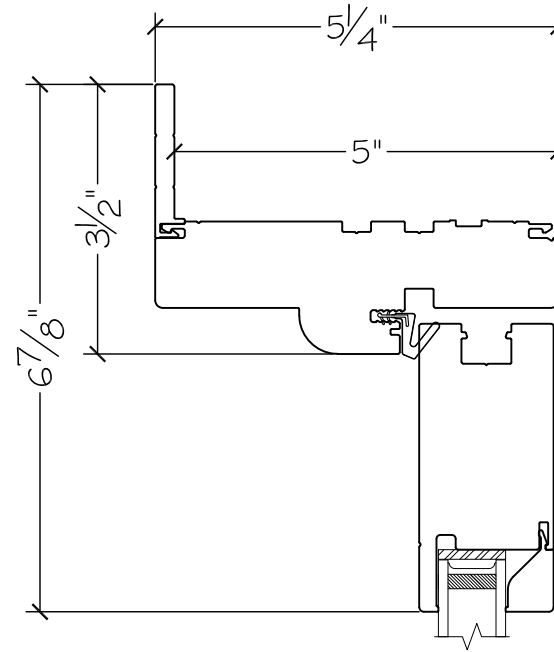

French Door Hinge

Exterior

Interior