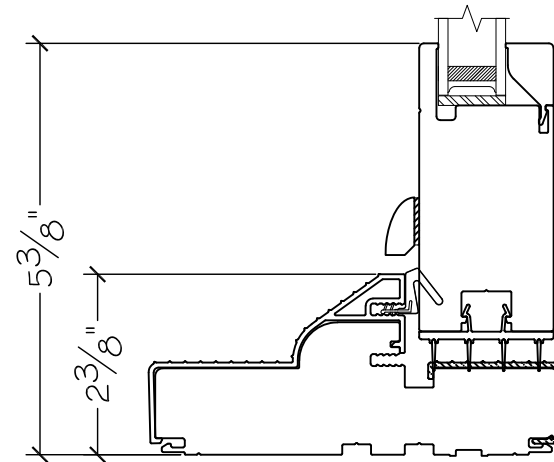

450 Delta Ave  
 Brea, Ca 92821  
 (714) 385-1202

Project:	File name: 3750 Swing Door Section View - Inswing SL-DD HR-SL Retro Fin	Date: 20220818
Notes:	Layout: Horizontal Section View	Drawn by: J Johnson

# French Door Hinge

Exterior

Interior

Inswing

450 Delta Ave  
Brea, Ca 92821  
(714) 385-1202

Notice: This document contains information proprietary to and is protected by copyright of Win-Dor Inc. and shall not be copied, disclosed to others, or used for any purpose other than that for which it is given, without the written permission of Win-Dor Inc.