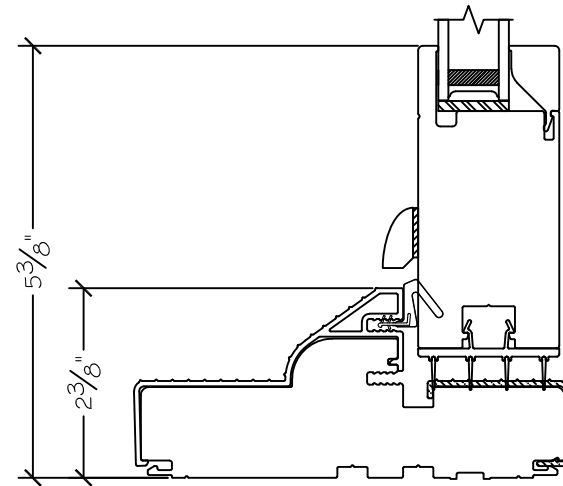

450 Delta Ave  
Brea, Ca 92821  
(714) 385-1202

Project:	File name: 3750 Swing Door Section View - Inswing SL-HL 1 inch Nail-fin	Date: 20180821
Notes:	Layout: Horizontal Section View	Drawn by: J Johnson

# French Door Hinge

Exterior

Interior

Inswing

450 Delta Ave  
Brea, Ca 92821  
(714) 385-1202

Notice: This document contains information proprietary to and is protected by copyright of Win-Dor Inc. and shall not be copied, disclosed to others, or used for any purpose other than that for which it is given, without the written permission of Win-Dor Inc.

Project:

File name: 3750 Swing Door Section View - Inswing SL-HL 1 inch Nail-fin

Date: 20180821

Notes:

Layout: Vertical Section View

Drawn by: J Johnson