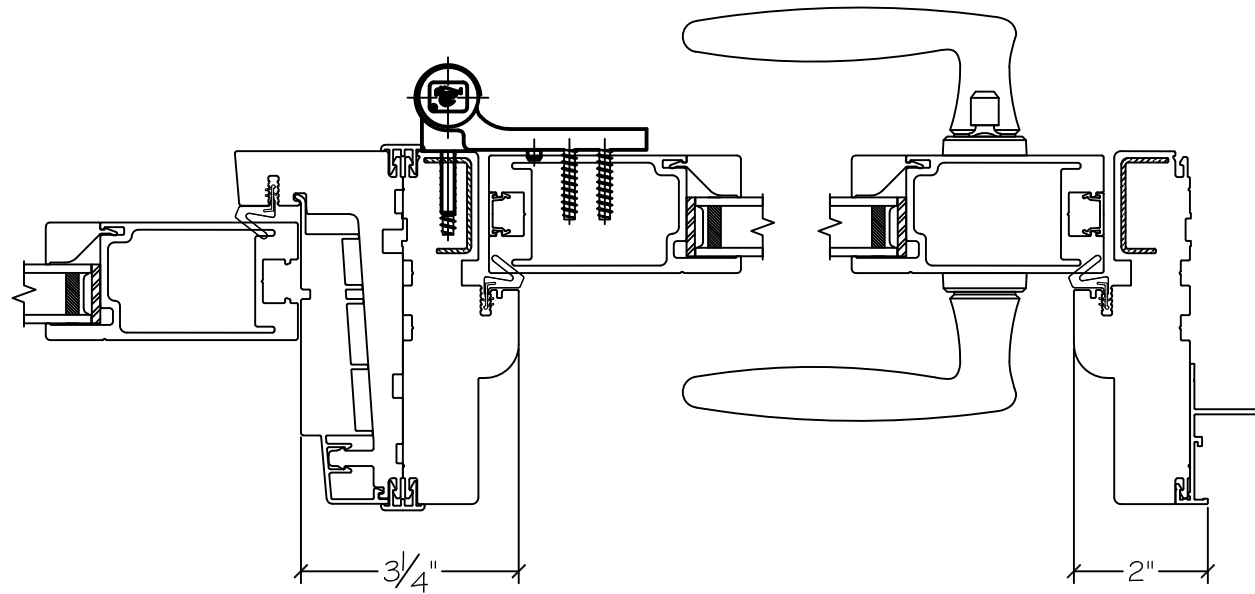

Interior

Exterior

450 Delta Ave
Brea, Ca 92821
(714) 385-1202

Notice: This document contains information proprietary to and is protected by copyright of Win-Dor Inc. and shall not be copied, disclosed to others, or used for any purpose other than that for which it is given, without the written permission of Win-Dor Inc.

Project:	File name: 3750 Swing Door Section View - Inswing SL-HL 1.375 inch Nail-fin	Date: 20180822
Notes:	Layout: Horizontal Section View	Drawn by: J Johnson