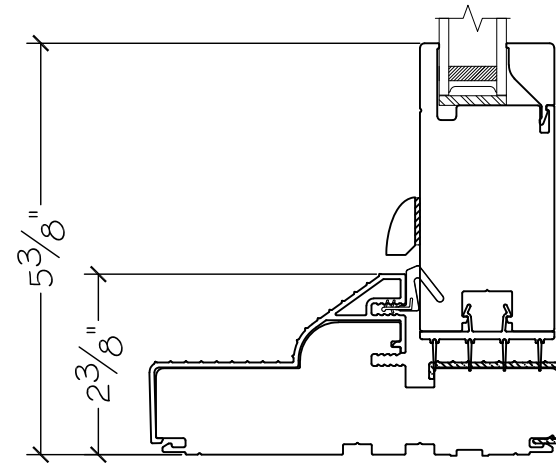

Inswing

450 Delta Ave
Brea, Ca 92821
(714) 385-1202

Notice: This document contains information proprietary to and is protected by copyright of Win-Dor Inc. and shall not be copied, disclosed to others, or used for any purpose other than that for which it is given, without the written permission of Win-Dor Inc.

Project:	File name: 3750 Swing Door Section View - Inswing SL-HL Retro Fin	Date: 20220818
Notes:	Layout: Vertical Section View	Drawn by: J Johnson