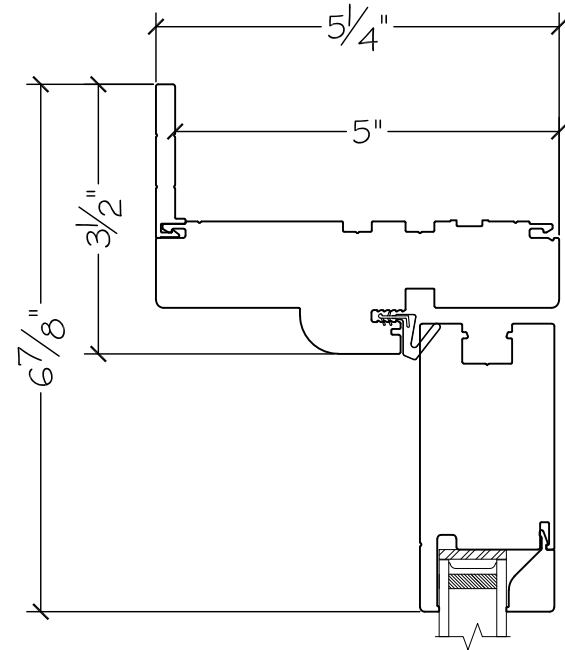

French Door Hinge

Exterior

Interior