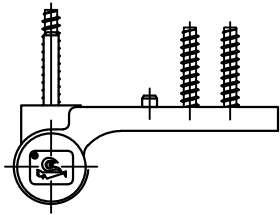

French Door Hinge

Exterior

Interior