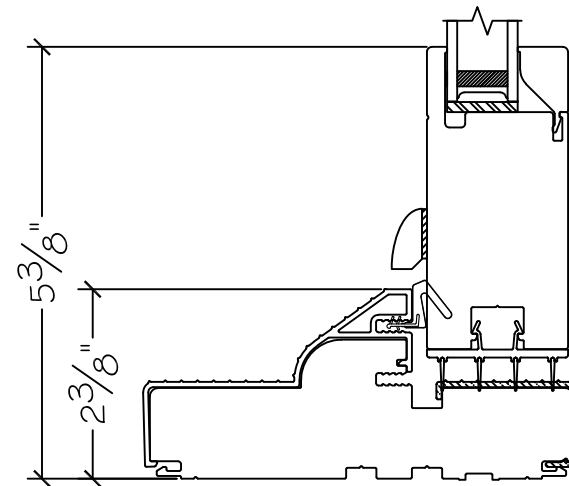

Inswing

450 Delta Ave
Brea, Ca 92821
(714) 385-1202

Notice: This document contains information proprietary to and is protected by copyright of Win-Dor Inc. and shall not be copied, disclosed to others, or used for any purpose other than that for which it is given, without the written permission of Win-Dor Inc.

Project:

File name: 3750 Swing Door Section View - Inswing SL-HL-SL 1 inch Nail-fin

Date: 20180821

Notes:

Layout: Vertical Section View

Drawn by: J Johnson