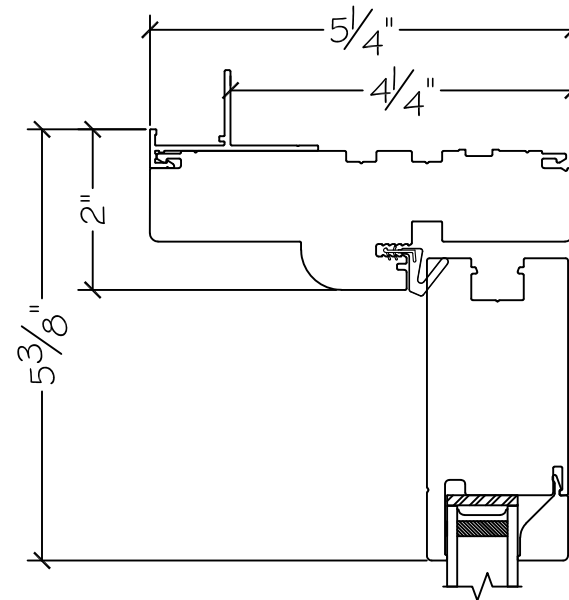

French Door Hinge

Exterior

Interior