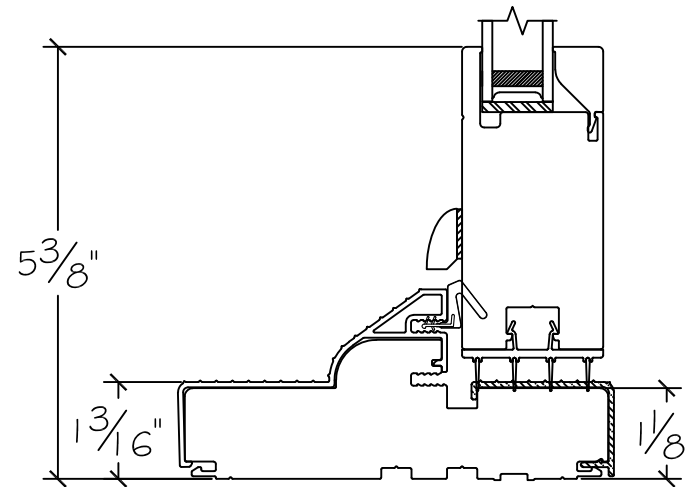

Inswing

450 Delta Ave
Brea, Ca 92821
(714) 385-1202

Notice: This document contains information proprietary to and is protected by copyright of Win-Dor Inc. and shall not be copied, disclosed to others, or used for any purpose other than that for which it is given, without the written permission of Win-Dor Inc.

Project:

File name: 3750 Swing Door Section View - Inswing SL-HL-SL 1.375 inch Nail-fin

Date: 20180830

Notes:

Layout: Vertical Section View

Drawn by: J Johnson