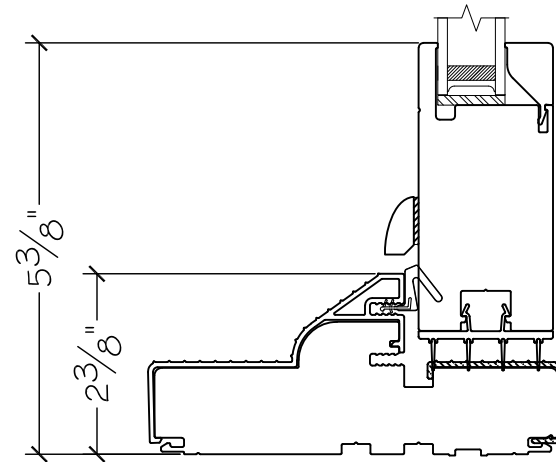

450 Delta Ave
Brea, Ca 92821
(714) 385-1202

Project:	File name: 3750 Swing Door Section View - Inswing SL-HL-SL Retro Fin	Date: 20220819
Notes:	Layout: Horizontal Section View	Drawn by: J Johnson

French Door Hinge

Exterior

Interior

Inswing

450 Delta Ave
Brea, Ca 92821
(714) 385-1202

Notice: This document contains information proprietary to and is protected by copyright of Win-Dor Inc. and shall not be copied, disclosed to others, or used for any purpose other than that for which it is given, without the written permission of Win-Dor Inc.

Project:

File name: 3750 Swing Door Section View - Inswing SL-HL-SL Retro Fin

Date: 20220819

Notes:

Layout: Vertical Section View

Drawn by: J Johnson