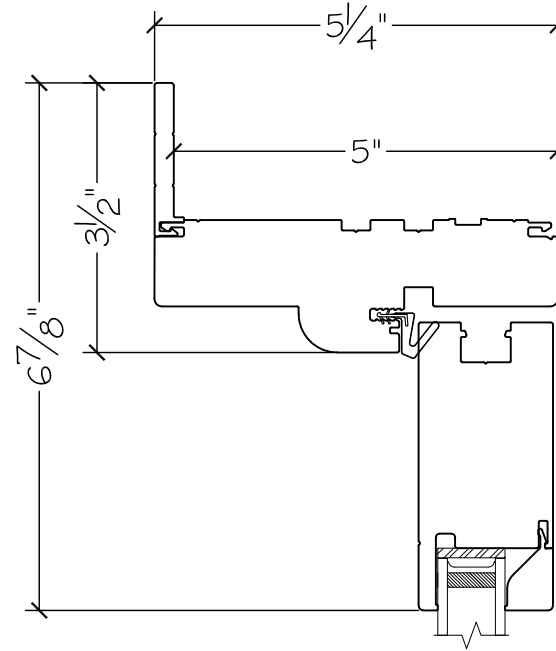

450 Delta Ave
Brea, Ca 92821
(714) 385-1202

Project:	File name: 3750 Swing Door Section View - Inswing SL-HL-SL Retro Fin	Date: 20220819
Notes:	Layout: Horizontal Section View	Drawn by: J Johnson

French Door Hinge

Project:

File name: 3750 Swing Door Section View - Inswing SL-HL-SL Retro Fin

Date: 20220819

Notes:

Layout: Vertical Section View

Drawn by: J Johnson