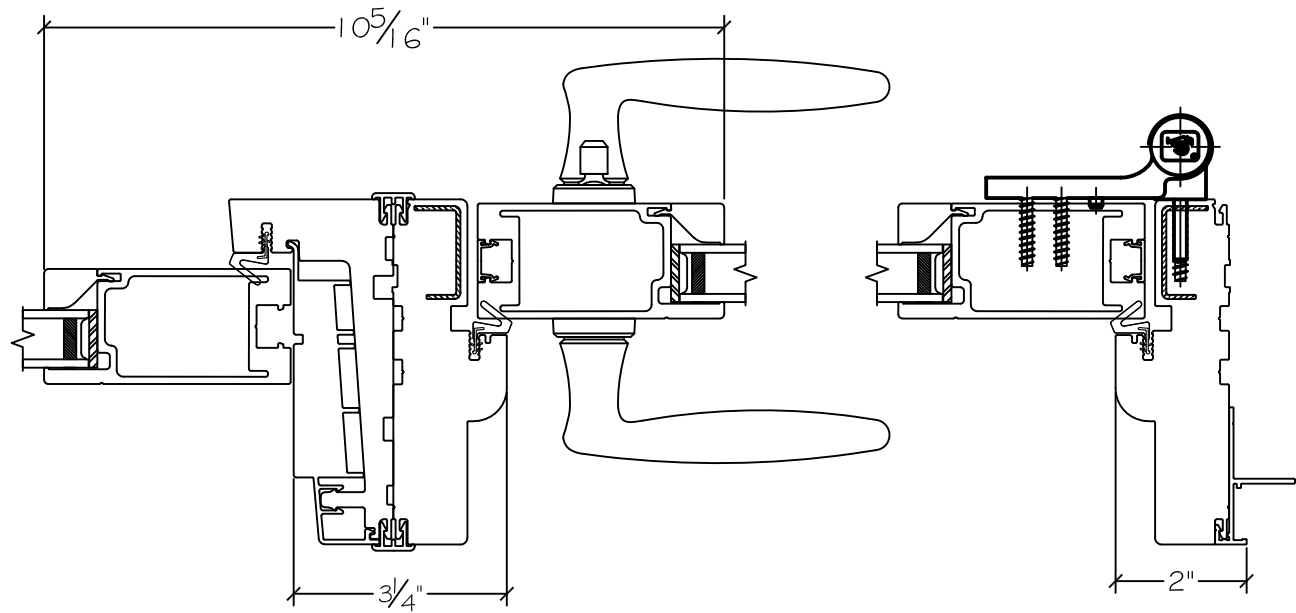

Interior

Exterior

Notice: This document contains information proprietary to and is protected by copyright of Win-Dor Inc. and shall not be copied, disclosed to others, or used for any purpose other than that for which it is given, without the written permission of Win-Dor Inc.

WINDOR
www.windorsystems.com

450 Delta Ave
Brea, Ca 92821
(714) 385-1202

Project:	File name: 3750 Swing Door Section View - Inswing SL-HR 1 inch Nail-fin	Date: 20190214
Notes:	Layout: Horizontal Section View	Drawn by: J Johnson