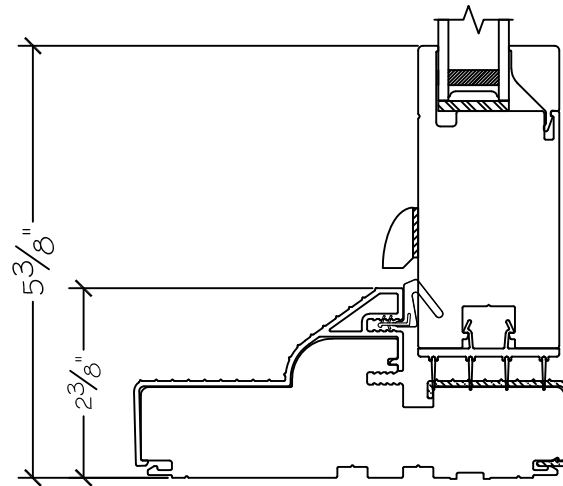

WINDOR
www.windorsystems.com

450 Delta Ave
Brea, Ca 92821
(714) 385-1202

Project:	File name: 3750 Swing Door Section View - Inswing SL-HR 1 inch Nail-fin	Date: 20190214
Notes:	Layout: Horizontal Section View	Drawn by: J Johnson

French Door Hinge

Exterior

Interior

Inswing

450 Delta Ave
Brea, Ca 92821
(714) 385-1202

Notice: This document contains information proprietary to and is protected by copyright of Win-Dor Inc. and shall not be copied, disclosed to others, or used for any purpose other than that for which it is given, without the written permission of Win-Dor Inc.