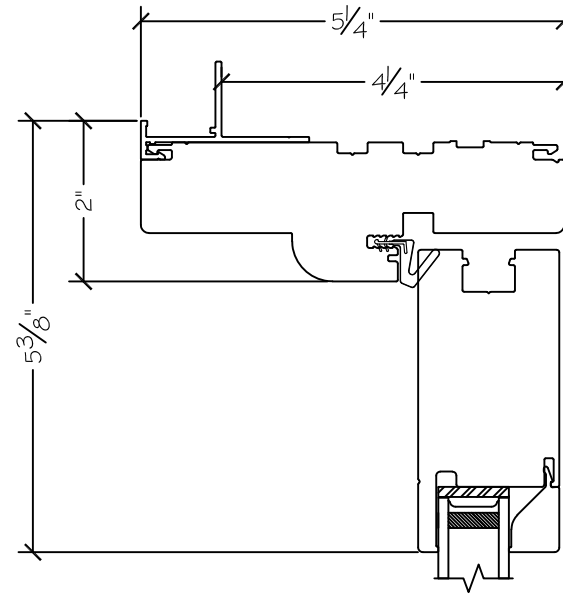

French Door Hinge

Exterior

Interior