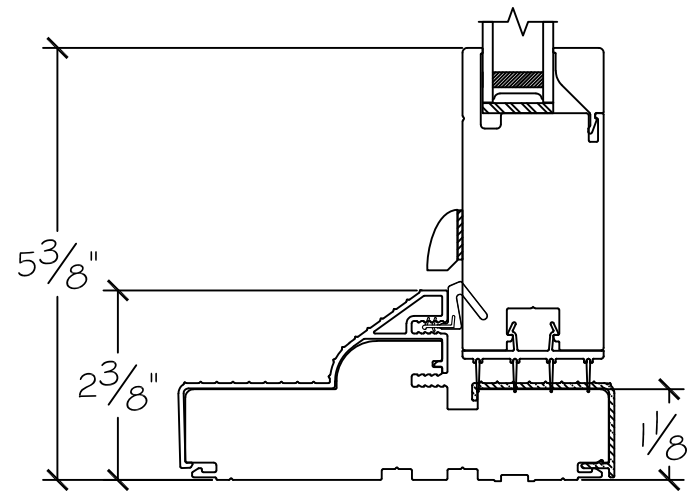

Project:

File name: 3750 Swing Door Section View - Inswing SL-HR 1.375 inch Nail-fin

Date: 20180905

Notes:

Layout: Horizontal Section View

Drawn by: J Johnson

French Door Hinge

Exterior

Interior

Inswing

450 Delta Ave
Brea, Ca 92821
(714) 385-1202

Notice: This document contains information proprietary to and is protected by copyright of Win-Dor Inc. and shall not be copied, disclosed to others, or used for any purpose other than that for which it is given, without the written permission of Win-Dor Inc.

Project:	File name: 3750 Swing Door Section View - Inswing SL-HR 1.375 inch Nail-fin	Date: 20180905
Notes:	Layout: Vertical Section View	Drawn by: J Johnson