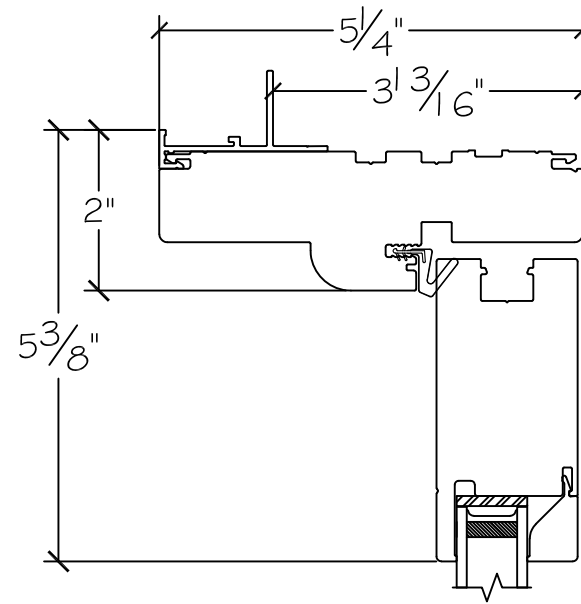

Project:

File name: 3750 Swing Door Section View - Inswing SL-HR 1.375 inch Nail-fin

Date: 20180905

Notes:

Layout: Horizontal Section View

Drawn by: J Johnson

French Door Hinge

Exterior

Project:	File name: 3750 Swing Door Section View - Inswing SL-HR 1.375 inch Nail-fin	Date: 20180905
Notes:	Layout: Vertical Section View	Drawn by: J Johnson