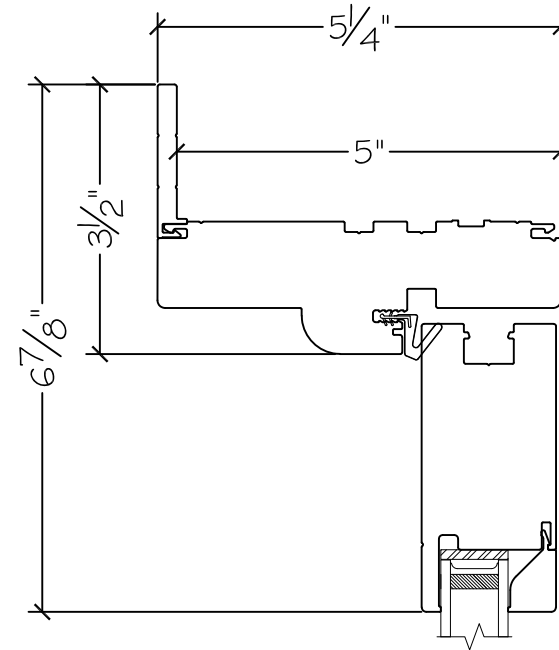

French Door Hinge

Exterior

Interior