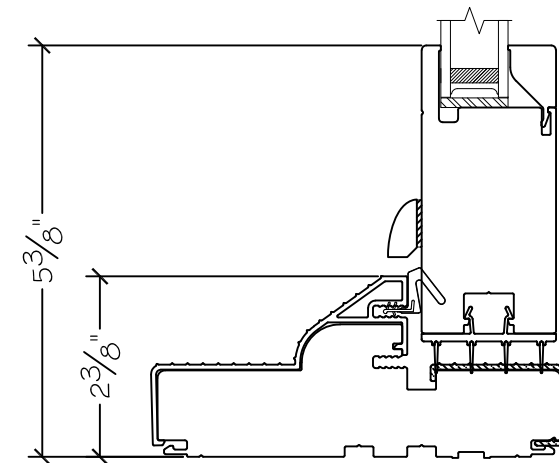

Interior

Inswing

Notice: This document contains information proprietary to and is protected by copyright of Win-Dor Inc. and shall not be copied, disclosed to others, or used for any purpose other than that for which it is given, without the written permission of Win-Dor Inc.

450 Delta Ave
Brea, Ca 92821
(714) 385-1202

Project:

File name: 3750 Swing Door Section View - Inswing SL-HR Retro Fin

Date: 20220819

Notes:

Layout: Vertical Section View

Drawn by: J Johnson