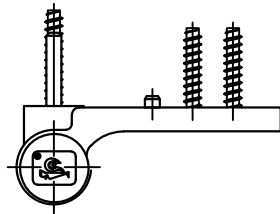

French Door Hinge

Exterior

Interior