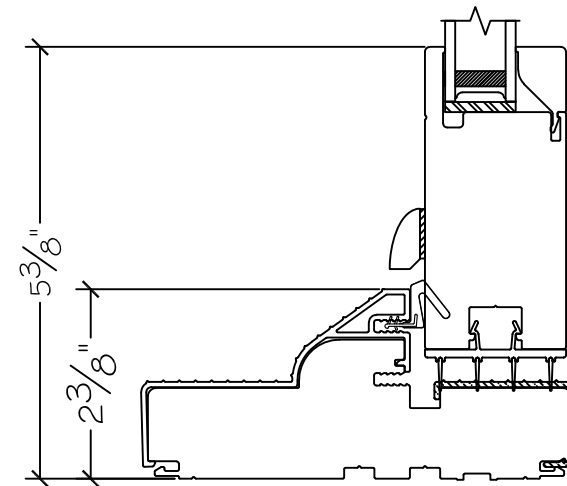

Project:	File name: 3750 Swing Door Section View - Inswing SL-HR-SL 1 inch Nail-fin	Date: 20190215
Notes:	Layout: Horizontal Section View	Drawn by: J Johnson

French Door Hinge

Exterior

Interior

Inswing

450 Delta Ave
Brea, Ca 92821
(714) 385-1202

Project:	File name: 3750 Swing Door Section View - Inswing SL-HR-SL 1 inch Nail-fin	Date: 20180821
Notes:	Layout: Vertical Section View	Drawn by: J Johnson