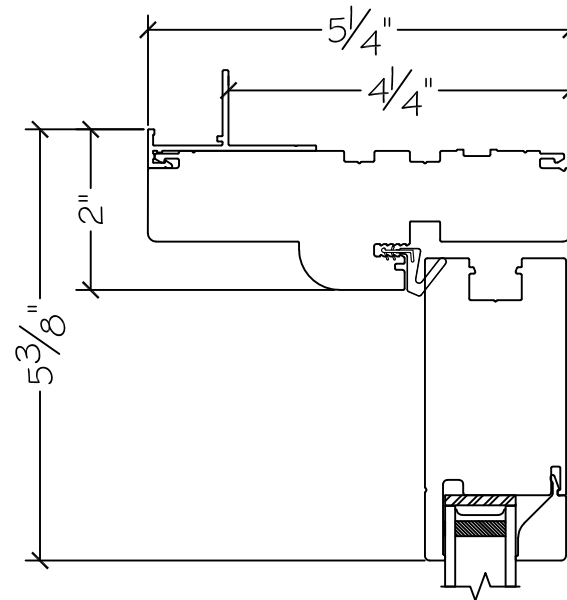

Project:	File name: 3750 Swing Door Section View - Inswing SL-HR-SL 1 inch Nail-fin	Date: 20190215
Notes:	Layout: Horizontal Section View	Drawn by: J Johnson

French Door Hinge

Exterior

Interior

Inswing

450 Delta Ave
Brea, Ca 92821
(714) 385-1202

Project:	File name: 3750 Swing Door Section View - Inswing SL-HR-SL 1 inch Nail-fin	Date: 20180821
Notes:	Layout: Vertical Section View	Drawn by: J Johnson