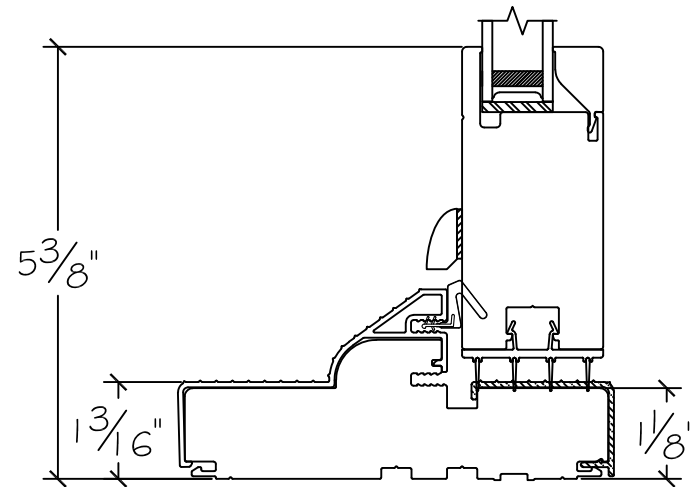

Inswing

450 Delta Ave
Brea, Ca 92821
(714) 385-1202

Notice: This document contains information proprietary to and is protected by copyright of Win-Dor Inc. and shall not be copied, disclosed to others, or used for any purpose other than that for which it is given, without the written permission of Win-Dor Inc.

Project:	File name: 3750 Swing Door Section View - Inswing SL-HR-SL 1.375 inch Nail-fin
Notes:	Layout: Vertical Section View

Date: 20180830
Drawn by: J Johnson