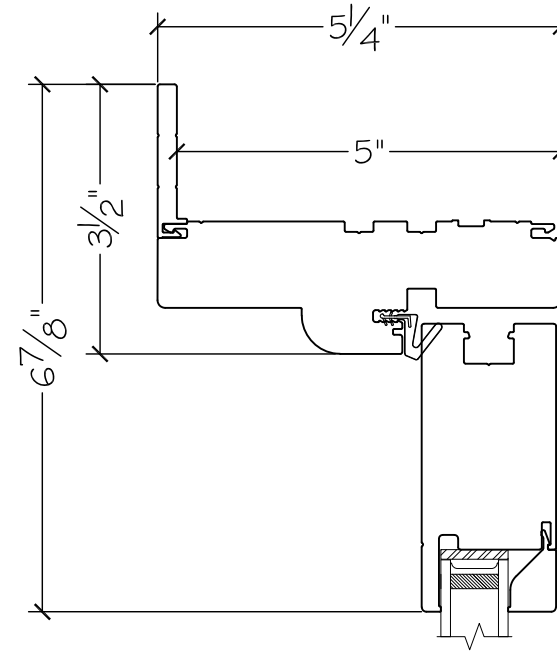

Project:	File name: 3750 Swing Door Section View - Inswing SL-HR-SL Retro Fin	Date: 20220819
Notes:	Layout: Horizontal Section View	Drawn by: J Johnson

French Door Hinge

Exterior

Interior

Inswing

450 Delta Ave
Brea, Ca 92821
(714) 385-1202

Project:	File name: 3750 Swing Door Section View - Inswing SL-HR-SL Retro Fin	Date: 20220819
Notes:	Layout: Vertical Section View	Drawn by: J Johnson