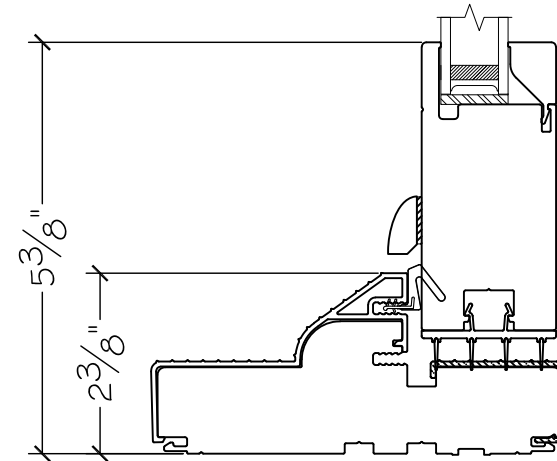

Project:	File name: 3750 Swing Door Section View - Inswing SL-HR-SL Retro Fin	Date: 20220819
Notes:	Layout: Horizontal Section View	Drawn by: J Johnson

French Door Hinge

Exterior

Interior

Inswing

450 Delta Ave
Brea, Ca 92821
(714) 385-1202

Project:	File name: 3750 Swing Door Section View - Inswing SL-HR-SL Retro Fin	Date: 20220819
Notes:	Layout: Vertical Section View	Drawn by: J Johnson