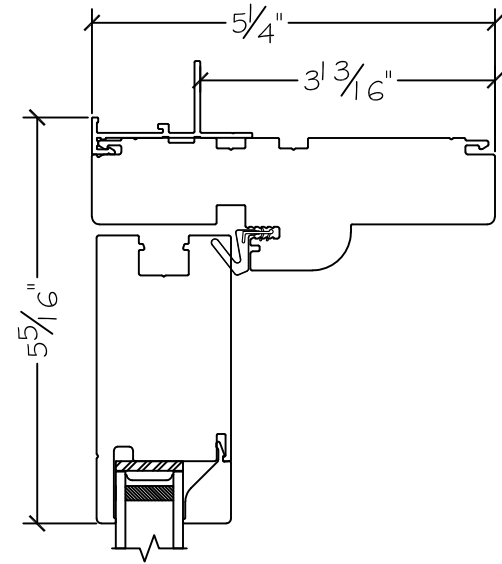

Project:	File name: 3750 Swing Door Section View - Outswing DD HL-SL 1.375 inch Nail-fin	Date: 20190108
Notes:	Layout: Horizontal Section View	Drawn by: J Johnson

French Door Hinge

Exterior

Outswing

450 Delta Ave
Brea, Ca 92821
(714) 385-1202

Project:	File name: 3750 Swing Door Section View - Outswing DD HL-SL 1.375 inch Nail-fin	Date: 20190108
Notes:	Layout: Vertical Section View	Drawn by: J Johnson