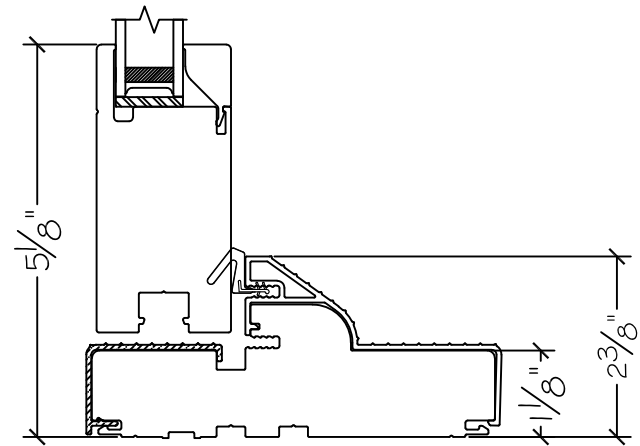

Project:	File name: 3750 Swing Door Section View - Outswing DD HL-SL 1.375 inch Nail-fin	Date: 20190108
Notes:	Layout: Horizontal Section View	Drawn by: J Johnson

French Door Hinge

Exterior

Outswing

450 Delta Ave
Brea, Ca 92821
(714) 385-1202

Project:	File name: 3750 Swing Door Section View - Outswing DD HL-SL 1.375 inch Nail-fin	Date: 20190108
Notes:	Layout: Vertical Section View	Drawn by: J Johnson