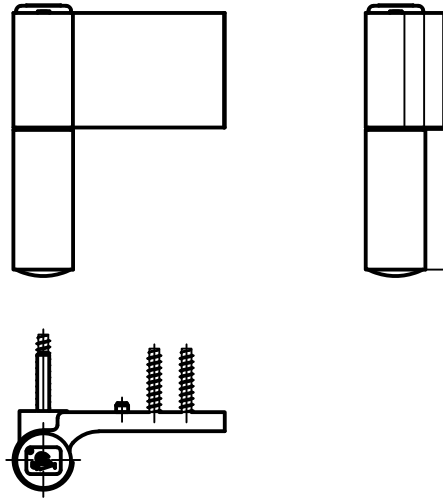

Project:	File name: 3750 Swing Door Section View - Outswing DD HL-SL 1.375 inch Nail-fin	Date: 20190108
Notes:	Layout: Horizontal Section View	Drawn by: J Johnson

French Door Hinge

Exterior

Outswing

450 Delta Ave
Brea, Ca 92821
(714) 385-1202

Project:	File name: 3750 Swing Door Section View - Outswing DD HL-SL 1.375 inch Nail-fin	Date: 20190108
Notes:	Layout: Vertical Section View	Drawn by: J Johnson