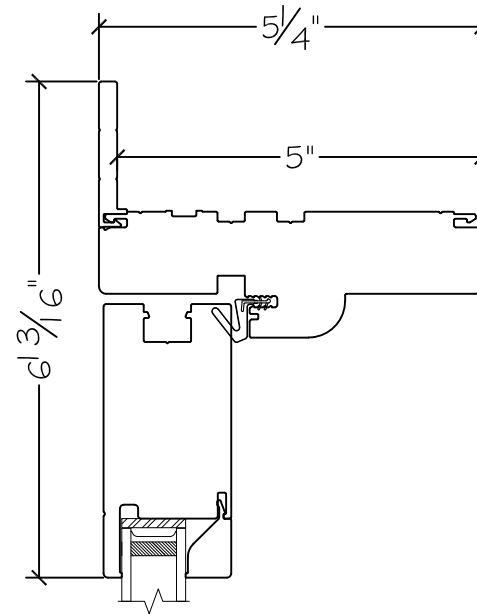

Exterior

Interior