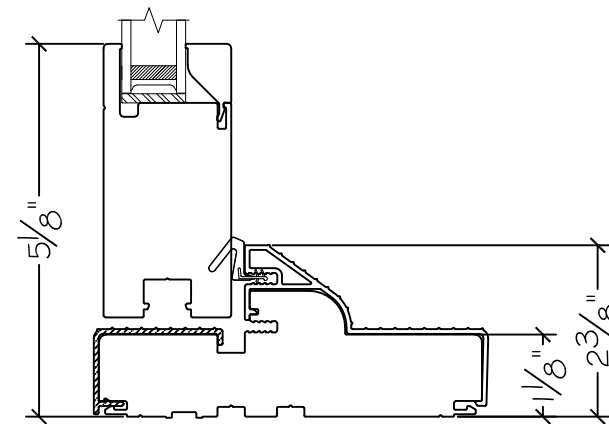

Outswing

Notice: This document contains information proprietary to and is protected by copyright of Win-Dor Inc. and shall not be copied, disclosed to others, or used for any purpose other than that for which it is given, without the written permission of Win-Dor Inc.

450 Delta Ave
Brea, Ca 92821
(714) 385-1202

Project:	File name: 3750 Swing Door Section View - Outswing DD HL Retro Fin	Date: 20220815
Notes:	Layout: Swing Door Outswing Vertical Section View	Drawn by: J Johnson