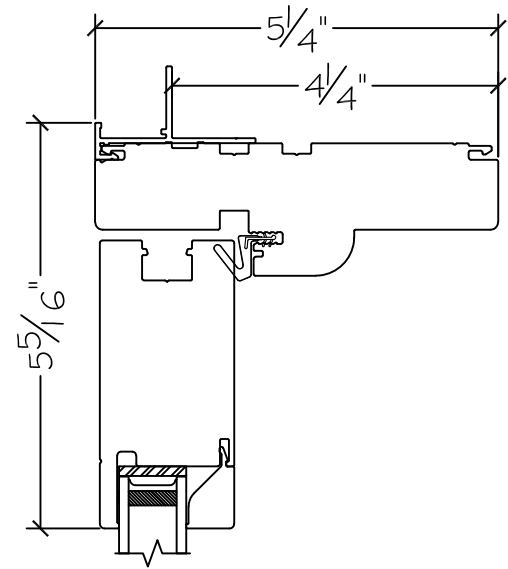

Project:	File name: 3750 Swing Door Section View - Outswing DD HL-SL 1 inch Nail-fin	Date: 20200618
Notes:	Layout: Horizontal Section View	Drawn by: J Johnson

French Door Hinge

Exterior

Interior

Outswing

Notice: This document contains information proprietary to and is protected by copyright of Win-Dor Inc. and shall not be copied, disclosed to others, or used for any purpose other than that for which it is given, without the written permission of Win-Dor Inc.

450 Delta Ave
Brea, Ca 92821
(714) 385-1202

www.windorsystems.com

Project:	File name: 3750 Swing Door Section View - Outswing DD HL-SL 1 inch Nail-fin	Date: 20180827
Notes:	Layout: Vertical Section View	Drawn by: J Johnson