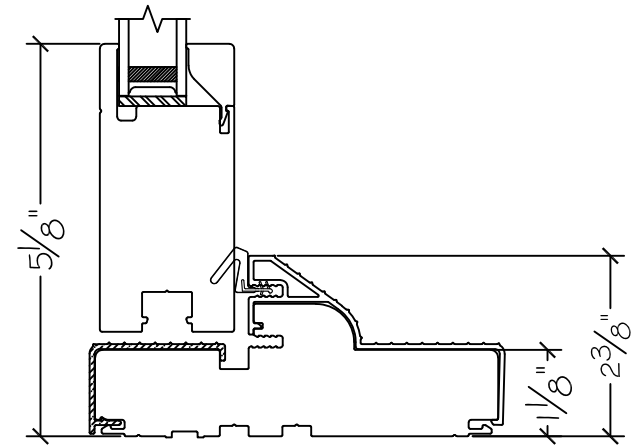

Project:	File name: 3750 Swing Door Section View - Outswing DD HL-SL 1 inch Nail-fin	Date: 20200618
Notes:	Layout: Horizontal Section View	Drawn by: J Johnson

French Door Hinge

Exterior

Interior

Outswing

Notice: This document contains information proprietary to and is protected by copyright of Win-Dor Inc. and shall not be copied, disclosed to others, or used for any purpose other than that for which it is given, without the written permission of Win-Dor Inc.

450 Delta Ave
Brea, Ca 92821
(714) 385-1202

www.windorsystems.com

Project:	File name: 3750 Swing Door Section View - Outswing DD HL-SL 1 inch Nail-fin	Date: 20180827
Notes:	Layout: Vertical Section View	Drawn by: J Johnson