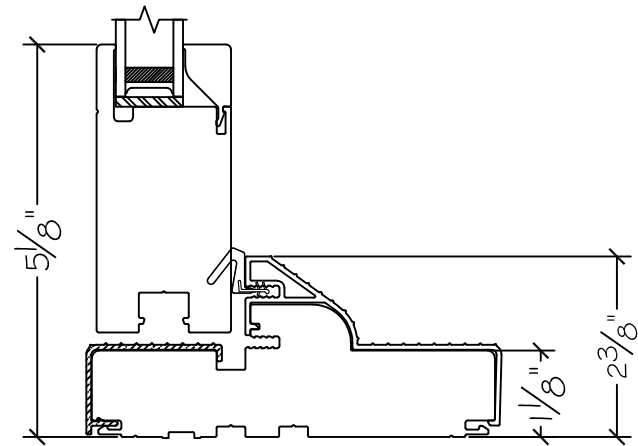

Project:	File name: 3750 Swing Door Section View - Outswing DD HL-SL 1.375 inch Nail-fin	Date: 20190108
Notes:	Layout: Horizontal Section View	Drawn by: J Johnson

French Door Hinge

Exterior

Outswing

450 Delta Ave
Brea, Ca 92821
(714) 385-1202

Project:	File name: 3750 Swing Door Section View - Outswing DD HL-SL 1.375 inch Nail-fin	Date: 20190108
Notes:	Layout: Vertical Section View	Drawn by: J Johnson