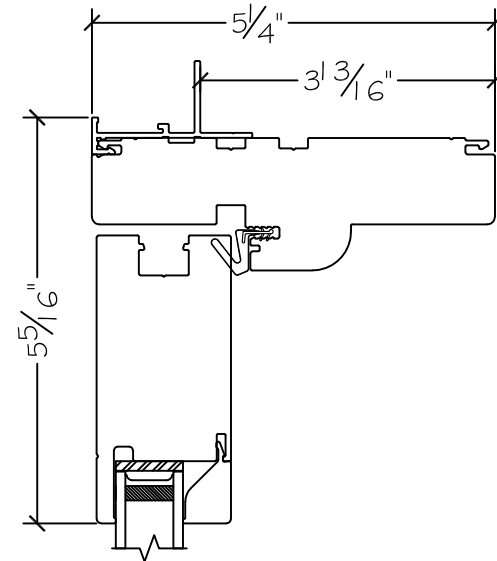

Project:	File name: 3750 Swing Door Section View - Outswing DD HL-SL 1.375 inch Nail-fin	Date: 20190108
Notes:	Layout: Horizontal Section View	Drawn by: J Johnson

French Door Hinge

Exterior

Outswing

450 Delta Ave
Brea, Ca 92821
(714) 385-1202

Project:	File name: 3750 Swing Door Section View - Outswing DD HL-SL 1.375 inch Nail-fin	Date: 20190108
Notes:	Layout: Vertical Section View	Drawn by: J Johnson