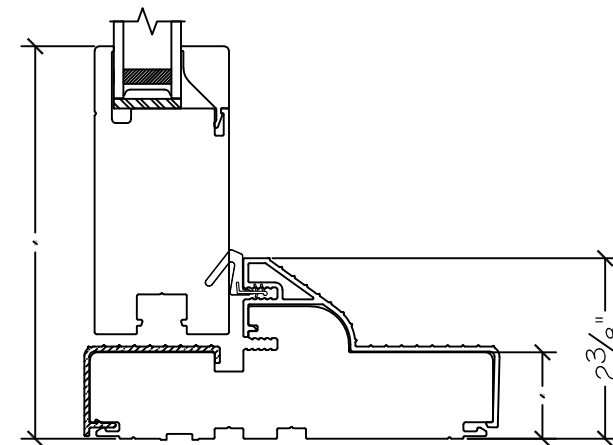

Outswing

450 Delta Ave
Brea, Ca 92821
(714) 385-1202

Notice: This document contains information proprietary to and is protected by copyright of Win-Dor Inc. and shall not be copied, disclosed to others, or used for any purpose other than that for which it is given, without the written permission of Win-Dor Inc.

Project:	File name: 3750 Swing Door Section View - Outswing DD HL-SL Retro Fin	Date: 20220815
Notes:	Layout: Vertical Section View	Drawn by: J Johnson