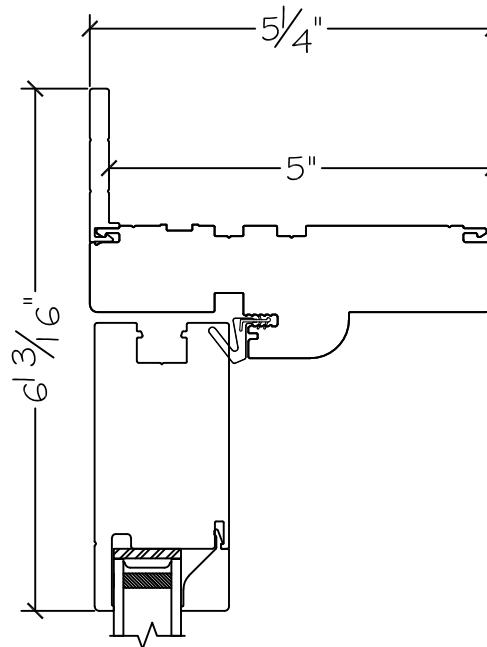

French Door Hinge

Exterior

Interior