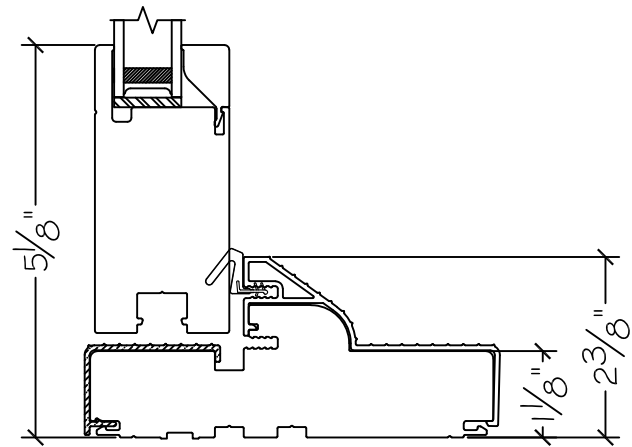

Outswing

450 Delta Ave
Brea, Ca 92821
(714) 385-1202

Notice: This document contains information proprietary to and is protected by copyright of Win-Dor Inc. and shall not be copied, disclosed to others, or used for any purpose other than that for which it is given, without the written permission of Win-Dor Inc.

Project:	File name: 3750 Swing Door Section View - Outswing DD HR 1 inch Nail-fin	Date: 20180719
Notes:	Layout: Vertical Section View Outswing	Drawn by: J Johnson