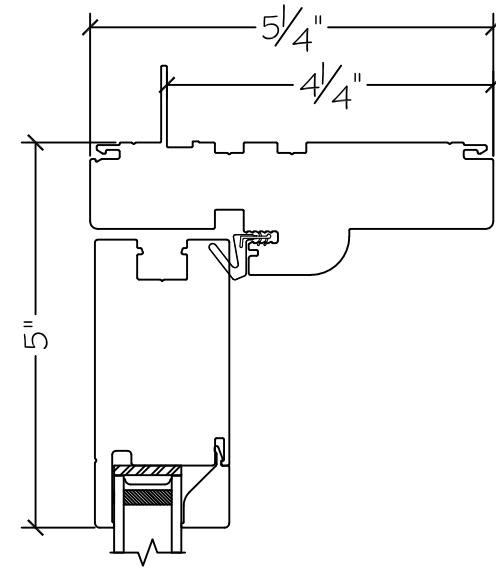

French Door Hinge

Exterior Interior