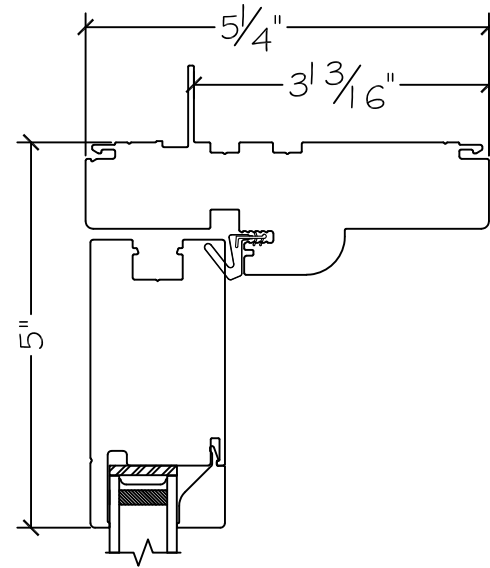

Interior

French Door Hinge

Exterior