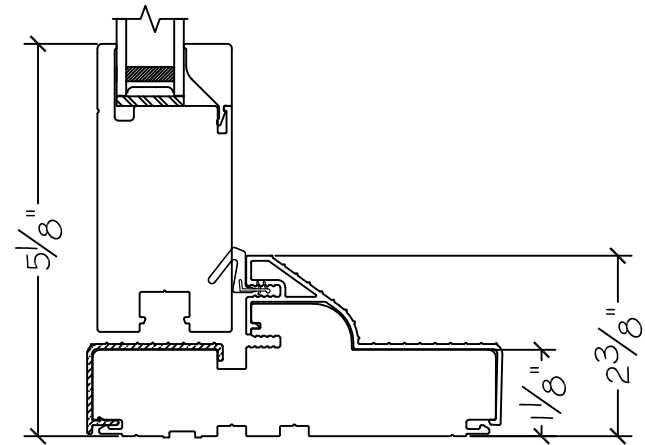

Outswing

Notice: This document contains information proprietary to and is protected by copyright of Win-Dor Inc. and shall not be copied, disclosed to others, or used for any purpose other than that for which it is given, without the written permission of Win-Dor Inc.

WINDOR
www.windorsystems.com

450 Delta Ave
Brea, Ca 92821
(714) 385-1202

Project: File name: 3750 Swing Door Section View - Outswing DD HR 1.375 inch Nail-fin

Date: 20180720

Notes:

Layout: Vertical Section View

Drawn by: J Johnson