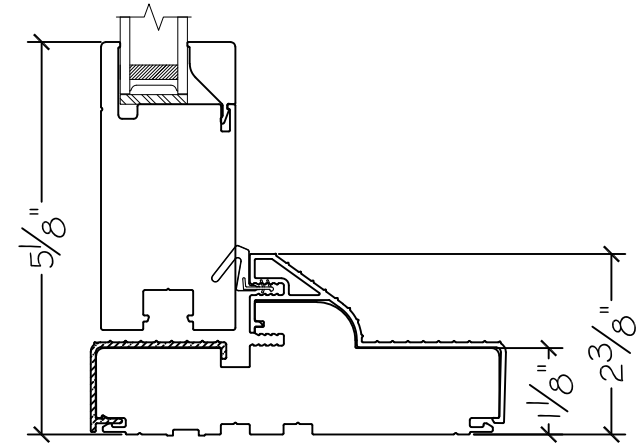

Outswing

450 Delta Ave
Brea, Ca 92821
(714) 385-1202

Notice: This document contains information proprietary to and is protected by copyright of Win-Dor Inc. and shall not be copied, disclosed to others, or used for any purpose other than that for which it is given, without the written permission of Win-Dor Inc.

Project:	File name: 3750 Swing Door Section View - Outswing DD HR Retro Fin	Date: 20220815
Notes:	Layout: Vertical Section View Outswing	Drawn by: J Johnson