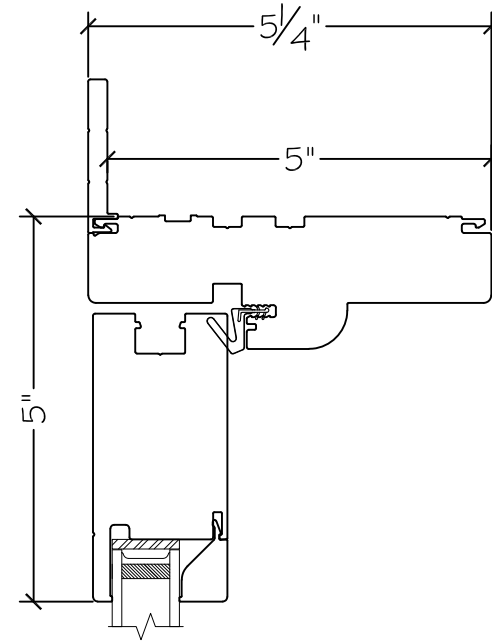

Project:	File name: 3750 Swing Door Section View - Outswing DD HR Retro Fin	Date: 20220815
Notes:	Layout: Horizontal Section View Outswing	Drawn by: J Johnson

# French Door Hinge

Exterior

Interior

Outswing

450 Delta Ave  
Brea, Ca 92821  
(714) 385-1202

Notice: This document contains information proprietary to and is protected by copyright of Win-Dor Inc. and shall not be copied, disclosed to others, or used for any purpose other than that for which it is given, without the written permission of Win-Dor Inc.

Project:	File name: 3750 Swing Door Section View - Outswing DD HR Retro Fin	Date: 20220815
Notes:	Layout: Vertical Section View Outswing	Drawn by: J Johnson