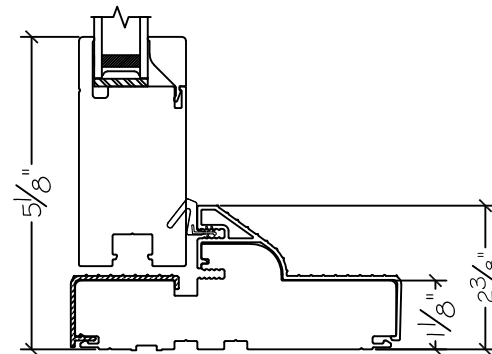

Outswing

Notice: This document contains information proprietary to and is protected by copyright of Win-Dor Inc. and shall not be copied, disclosed to others, or used for any purpose other than that for which it is given, without the written permission of Win-Dor Inc.

450 Delta Ave
Brea, Ca 92821
(714) 385-1202

Project:

File name: 3750 Swing Door Section View - Outswing DD HR-SL 1 inch Nail-fin

Date: 20180904

Notes:

Layout: Vertical Section View

Drawn by: J Johnson