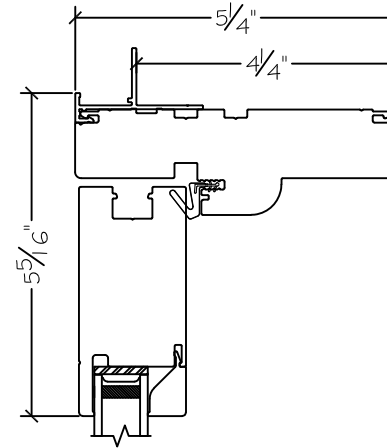

French Door Hinge

Exterior

Interior