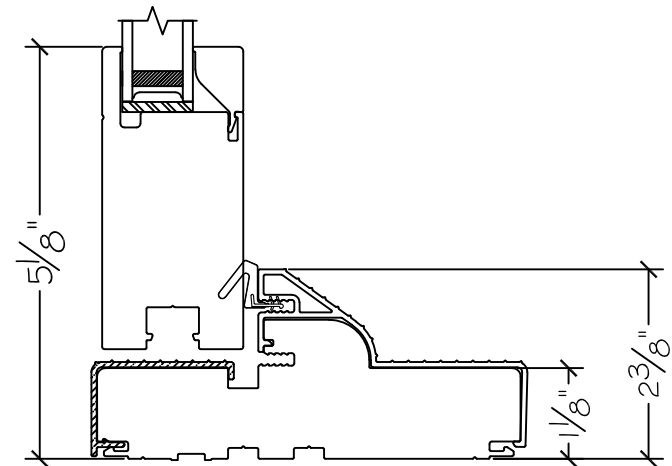

Project:	File name: 3750 Swing Door Section View - Outswing DD HR-SL 1.375 inch Nail-fin	Date: 20180829
Notes:	Layout: Horizontal Section View	Drawn by: J Johnson

French Door Hinge

Exterior

Interior

Outswing

Project:	File name: 3750 Swing Door Section View - Outswing DD HR-SL 1.375 inch Nail-fin	Date: 20180829
Notes:	Layout: Vertical Section View	Drawn by: J Johnson