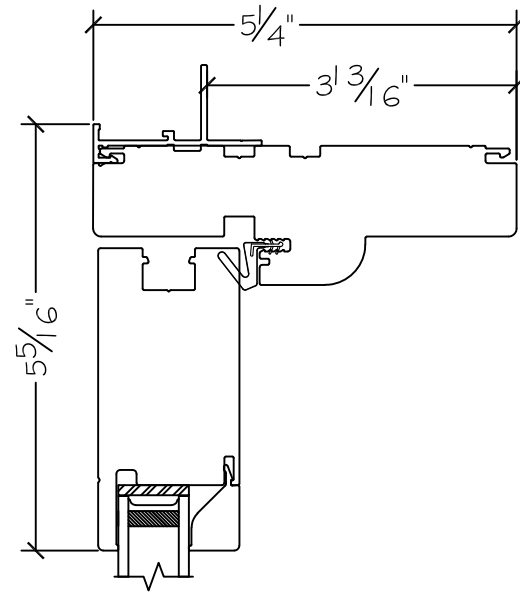

Project:	File name: 3750 Swing Door Section View - Outswing DD HR-SL 1.375 inch Nail-fin	Date: 20180829
Notes:	Layout: Horizontal Section View	Drawn by: J Johnson

French Door Hinge

Exterior

Interior

Outswing

Project:	File name: 3750 Swing Door Section View - Outswing DD HR-SL 1.375 inch Nail-fin	Date: 20180829
Notes:	Layout: Vertical Section View	Drawn by: J Johnson