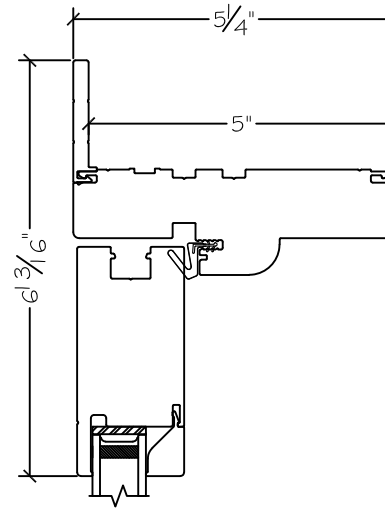

Project:	File name: 3750 Swing Door Section View - Outswing DD HR-SL Retro Fin	Date: 20220829
Notes:	Layout: Horizontal Section View	Drawn by: J Johnson

French Door Hinge

Exterior

Interior

Outswing

Notice: This document contains information proprietary to and is protected by copyright of Win-Dor Inc. and shall not be copied, disclosed to others, or used for any purpose other than that for which it is given, without the written permission of Win-Dor Inc.

450 Delta Ave
Brea, Ca 92821
(714) 385-1202

www.windorsystems.com

Project:	File name: 3750 Swing Door Section View - Outswing DD HR-SL Retro Fin	Date: 20220829
Notes:	Layout: Vertical Section View	Drawn by: J Johnson