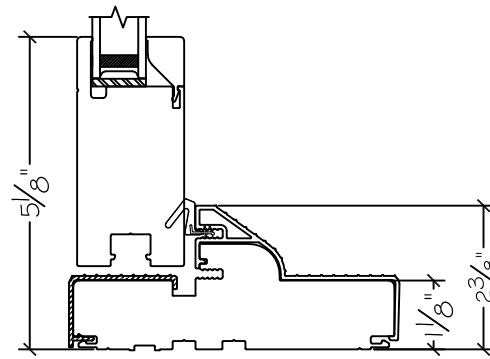

Project:	File name: 3750 Swing Door Section View - Outswing DD HR-SL Retro Fin	Date: 20220829
Notes:	Layout: Horizontal Section View	Drawn by: J Johnson

French Door Hinge

Exterior

Interior

Outswing

Notice: This document contains information proprietary to and is protected by copyright of Win-Dor Inc. and shall not be copied, disclosed to others, or used for any purpose other than that for which it is given, without the written permission of Win-Dor Inc.

450 Delta Ave
Brea, Ca 92821
(714) 385-1202

www.windorsystems.com

Project:	File name: 3750 Swing Door Section View - Outswing DD HR-SL Retro Fin	Date: 20220829
Notes:	Layout: Vertical Section View	Drawn by: J Johnson