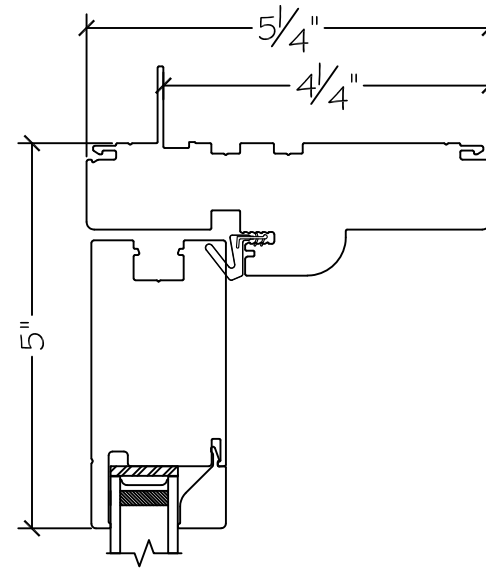

450 Delta Ave
 Brea, Ca 92821
 (714) 385-1202

Project:	File name: 3750 Swing Door Section View - Outswing HL 1 inch Nail-fin	Date: 20200615
Notes:	Layout: Horizontal Section View	Drawn by: J Johnson

French Door Hinge

Project:	File name: 3750 Swing Door Section View - Outswing HL 1 inch Nail-fin	Date: 20180720
Notes:	Layout: Vertical Section View	Drawn by: J Johnson