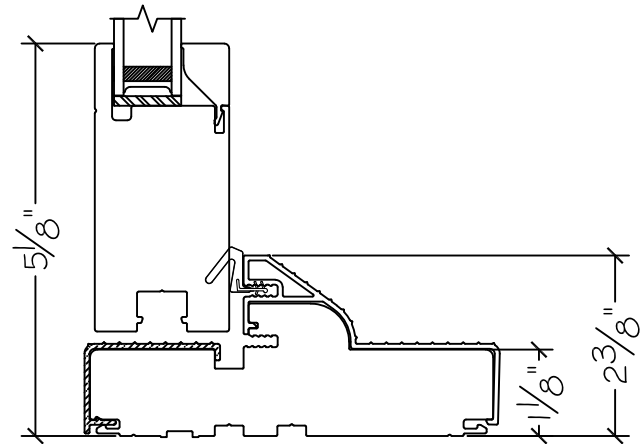

Outswing

Notice: This document contains information proprietary to and is protected by copyright of Win-Dor Inc. and shall not be copied, disclosed to others, or used for any purpose other than that for which it is given, without the written permission of Win-Dor Inc.

WINDOR
www.windorsystems.com

450 Delta Ave
Brea, Ca 92821
(714) 385-1202

Project:

File name: 3750 Swing Door Section View - Outswing HL 1.375 inch Nail-fin

Date: 20180905

Notes:

Layout: Vertical Section View

Drawn by: J Johnson