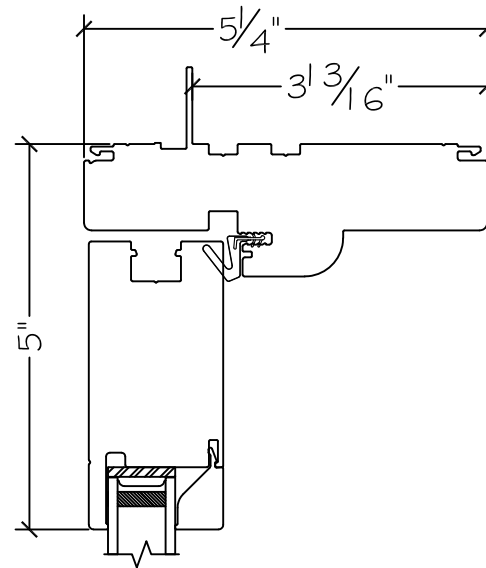

French Door Hinge

Exterior

Interior