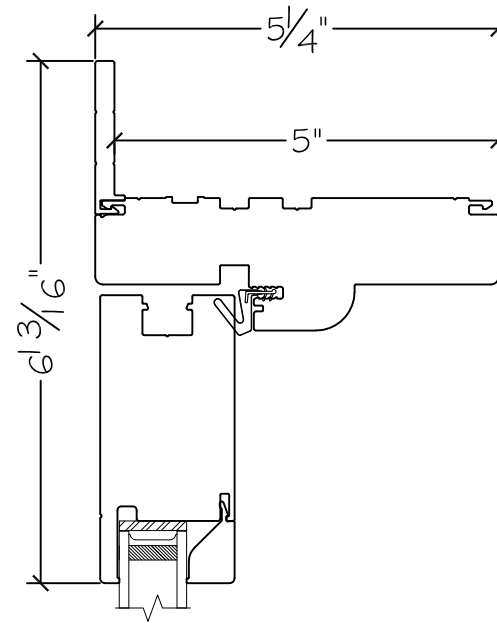

450 Delta Ave
 Brea, Ca 92821
 (714) 385-1202

Project:	File name: 3750 Swing Door Section View - Outswing HL Retro Fin	Date: 20220816
Notes:	Layout: Horizontal Section View	Drawn by: J Johnson

French Door Hinge

Project:	File name: 3750 Swing Door Section View - Outswing HL Retro Fin	Date: 20220816
Notes:	Layout: Vertical Section View	Drawn by: J Johnson