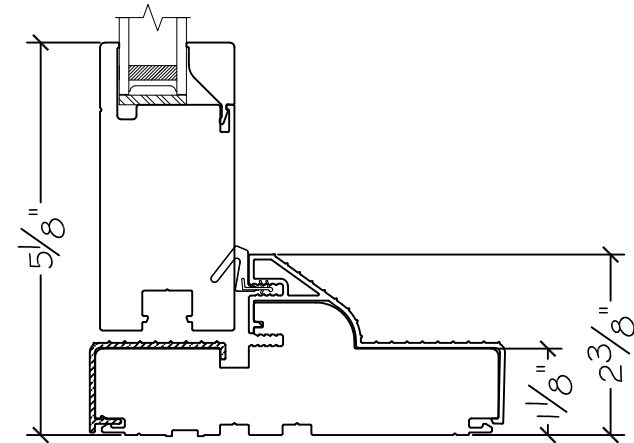

450 Delta Ave
 Brea, Ca 92821
 (714) 385-1202

Project:	File name: 3750 Swing Door Section View - Outswing HL Retro Fin	Date: 20220816
Notes:	Layout: Horizontal Section View	Drawn by: J Johnson

French Door Hinge

Exterior

Interior

Outswing

450 Delta Ave
Brea, Ca 92821
(714) 385-1202

Notice: This document contains information proprietary to and is protected by copyright of Win-Dor Inc. and shall not be copied, disclosed to others, or used for any purpose other than that for which it is given, without the written permission of Win-Dor Inc.