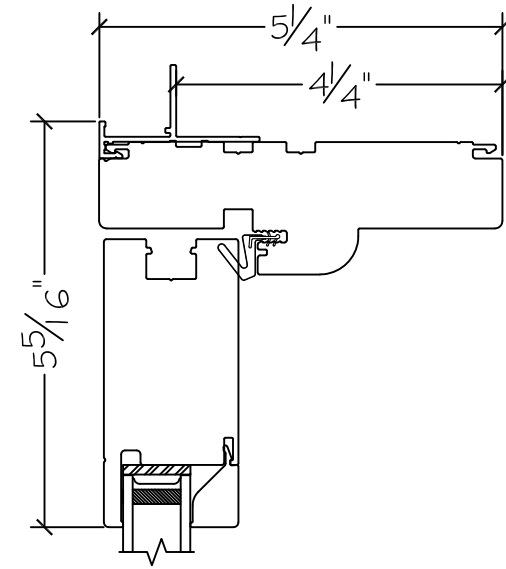

Project:	File name: 3750 Swing Door Section View - Outswing HL-SL 1 inch Nail-fin	Date: 20190516
Notes:	Layout: Horizontal Section View	Drawn by: J Johnson

French Door Hinge

Exterior

Interior

Outswing

450 Delta Ave
Brea, Ca 92821
(714) 385-1202

Project:	File name: 3750 Swing Door Section View - Outswing HL-SL 1 inch Nail-fin	Date: 20180817
Notes:	Layout: Vertical Section View	Drawn by: J Johnson