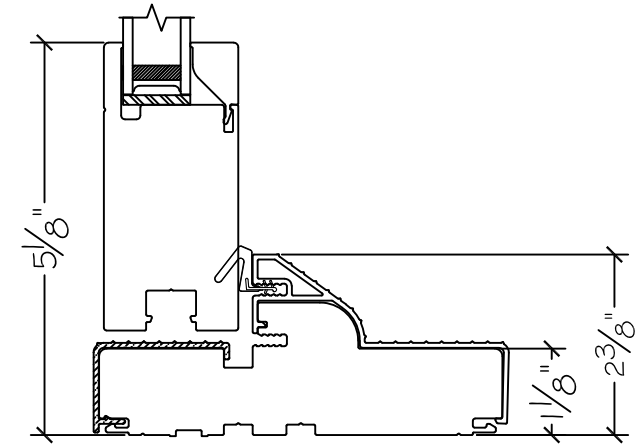

Project:	File name: 3750 Swing Door Section View - Outswing HL-SL 1 inch Nail-fin	Date: 20190516
Notes:	Layout: Horizontal Section View	Drawn by: J Johnson

French Door Hinge

Exterior

Interior

Outswing

450 Delta Ave
Brea, Ca 92821
(714) 385-1202

Project:	File name: 3750 Swing Door Section View - Outswing HL-SL 1 inch Nail-fin	Date: 20180817
Notes:	Layout: Vertical Section View	Drawn by: J Johnson