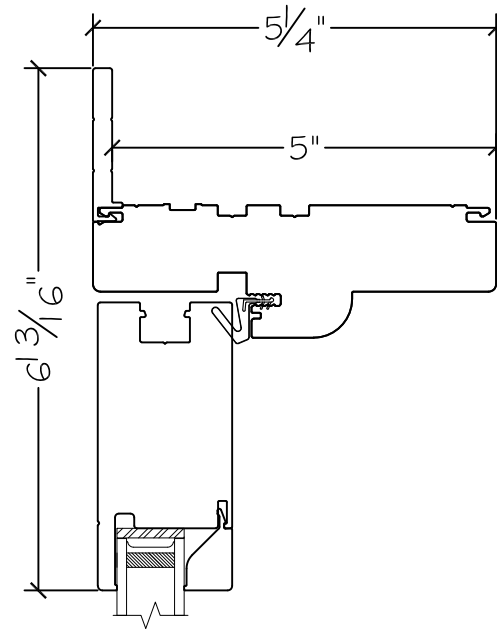

French Door Hinge

Exterior

Interior