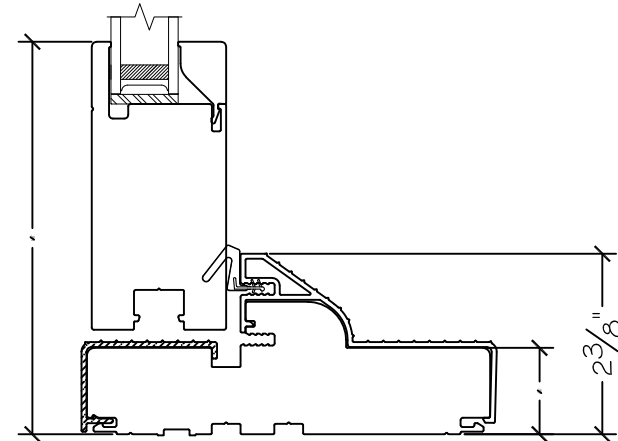

Outswing

450 Delta Ave
Brea, Ca 92821
(714) 385-1202

Notice: This document contains information proprietary to and is protected by copyright of Win-Dor Inc. and shall not be copied, disclosed to others, or used for any purpose other than that for which it is given, without the written permission of Win-Dor Inc.

Project:	File name: 3750 Swing Door Section View - Outswing HL-SL Retro Fin	Date: 20220816
Notes:	Layout: Vertical Section View	Drawn by: J Johnson