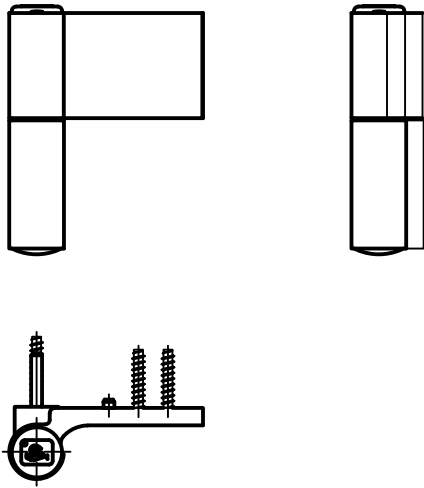

450 Delta Ave
 Brea, Ca 92821
 (714) 385-1202

Project:	File name: 3750 Swing Door Section View - Outswing HR 1 inch Nail-fin	Date: 20180720
Notes:	Layout: Horizontal Section View	Drawn by: J Johnson

French Door Hinge

450 Delta Ave
Brea, Ca 92821
(714) 385-1202

Project:	File name: 3750 Swing Door Section View - Outswing HR 1 inch Nail-fin	Date: 20180720
Notes:	Layout: Vertical Section View	Drawn by: J Johnson