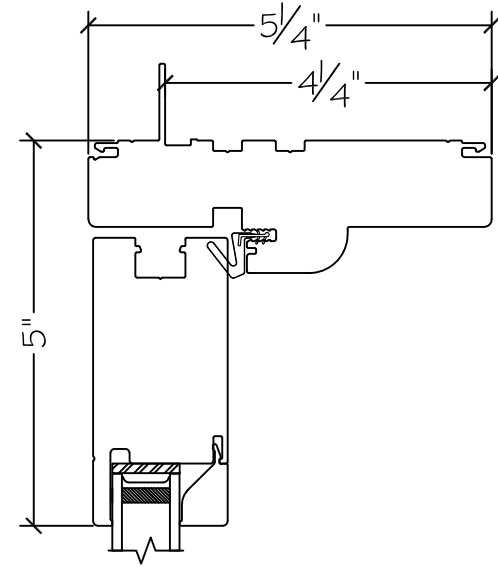

450 Delta Ave
 Brea, Ca 92821
 (714) 385-1202

Project:	File name: 3750 Swing Door Section View - Outswing HR 1 inch Nail-fin	Date: 20180720
Notes:	Layout: Horizontal Section View	Drawn by: J Johnson

French Door Hinge

450 Delta Ave
Brea, Ca 92821
(714) 385-1202

Project:	File name: 3750 Swing Door Section View - Outswing HR 1 inch Nail-fin	Date: 20180720
Notes:	Layout: Vertical Section View	Drawn by: J Johnson