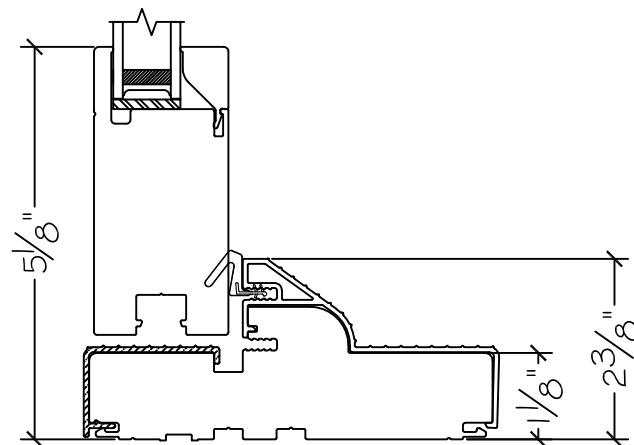

Outswing

450 Delta Ave
Brea, Ca 92821
(714) 385-1202

Notice: This document contains information proprietary to and is protected by copyright of Win-Dor Inc. and shall not be copied, disclosed to others, or used for any purpose other than that for which it is given, without the written permission of Win-Dor Inc.

Project:	File name: 3750 Swing Door Section View - Outswing HR 1.375 inch Nail-fin	Date: 20180905
Notes:	Layout: Vertical Section View	Drawn by: J Johnson