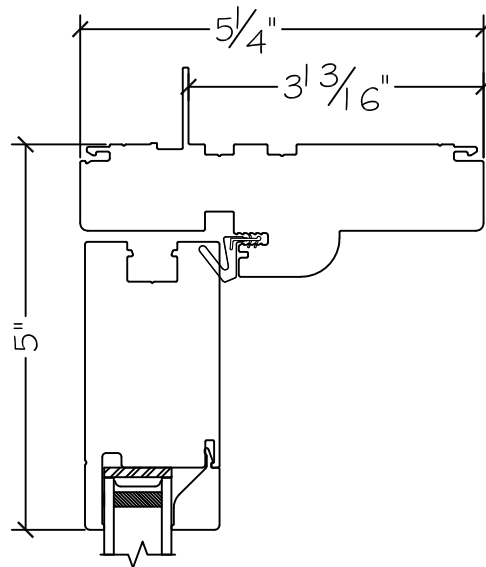

French Door Hinge

Exterior

Interior