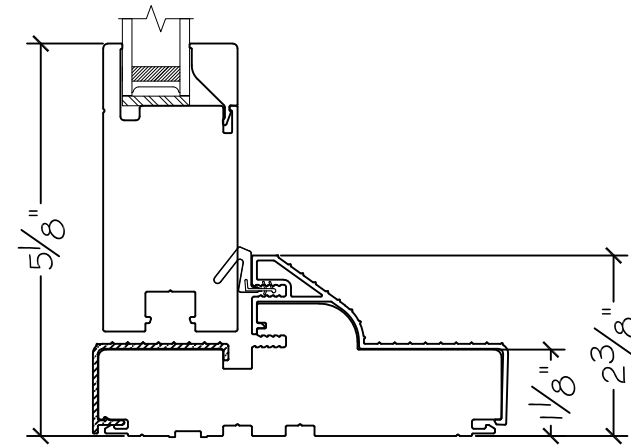

Outswing

450 Delta Ave
Brea, Ca 92821
(714) 385-1202

Notice: This document contains information proprietary to and is protected by copyright of Win-Dor Inc. and shall not be copied, disclosed to others, or used for any purpose other than that for which it is given, without the written permission of Win-Dor Inc.

Project:	File name: 3750 Swing Door Section View - Outswing HR Retro Fin	Date: 20220816
Notes:	Layout: Vertical Section View	Drawn by: J Johnson