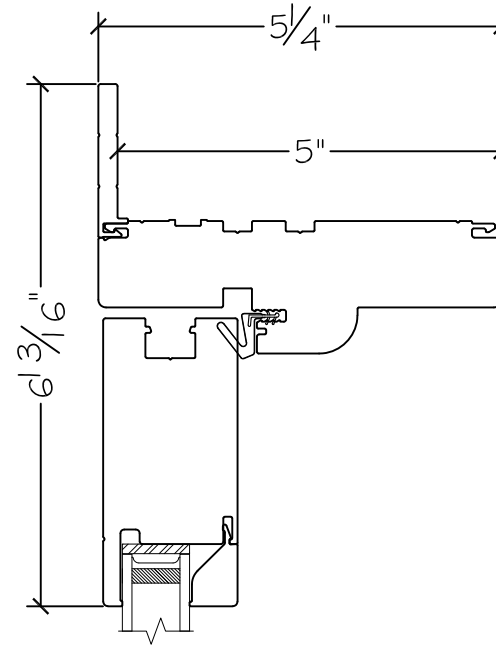

French Door Hinge

Exterior

Interior