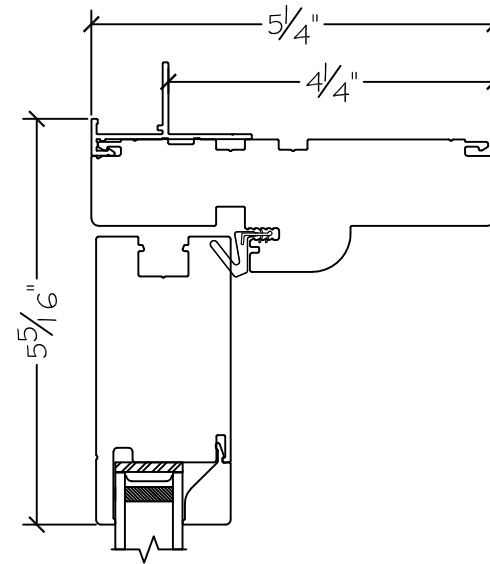

French Door Hinge

Exterior

Interior