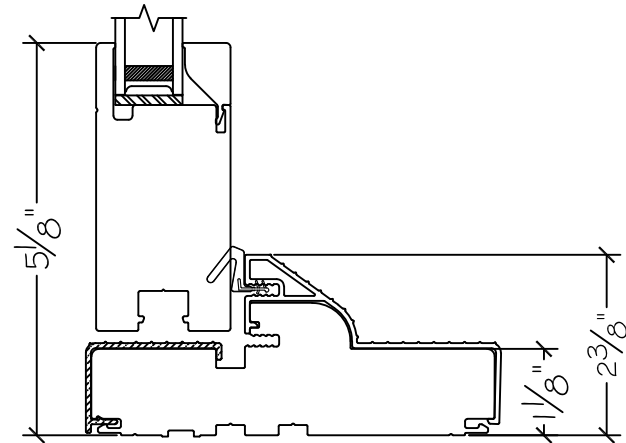

Outswing

Notice: This document contains information proprietary to and is protected by copyright of Win-Dor Inc. and shall not be copied, disclosed to others, or used for any purpose other than that for which it is given, without the written permission of Win-Dor Inc.

450 Delta Ave
Brea, Ca 92821
(714) 385-1202

www.windorsystems.com

Project:	File name: 3750 Swing Door Section View - Outswing HR-5L 1 inch Nail-fin	Date: 20180926
Notes:	Layout: Vertical Section View	Drawn by: J Johnson