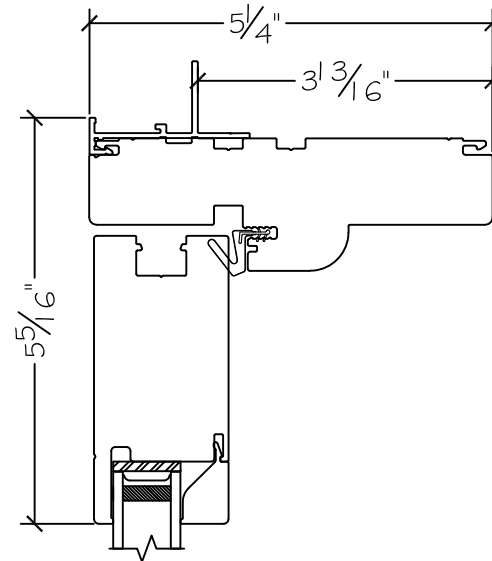

French Door Hinge

Exterior

Interior