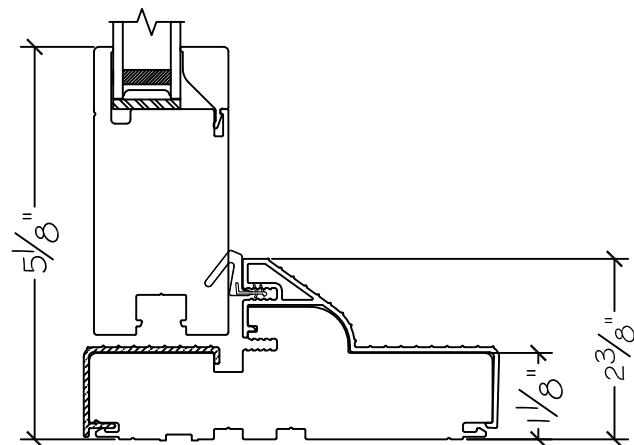

Outswing

Notice: This document contains information proprietary to and is protected by copyright of Win-Dor Inc. and shall not be copied, disclosed to others, or used for any purpose other than that for which it is given, without the written permission of Win-Dor Inc.

450 Delta Ave
Brea, Ca 92821
(714) 385-1202

Project:

File name: 3750 Swing Door Section View - Outswing HR-SL I .375 inch Nail-fin

Date: 20200623

Notes:

Layout: Vertical Section View

Drawn by: J Johnson