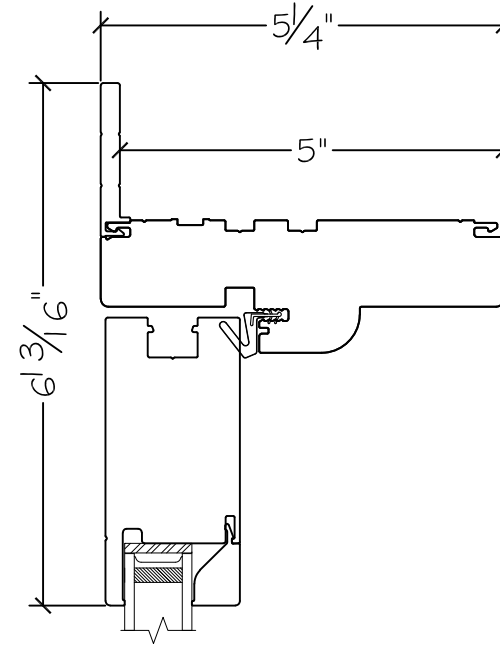

French Door Hinge

Exterior

Interior