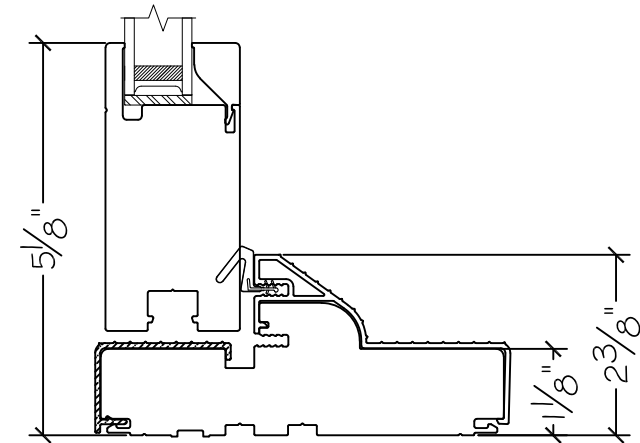

Outswing

Notice: This document contains information proprietary to and is protected by copyright of Win-Dor Inc. and shall not be copied, disclosed to others, or used for any purpose other than that for which it is given, without the written permission of Win-Dor Inc.

450 Delta Ave
Brea, Ca 92821
(714) 385-1202

Project:

File name: 3750 Swing Door Section View - Outswing HR-5L Retro Fin

Date: 20220816

Notes:

Layout: Vertical Section View

Drawn by: J Johnson