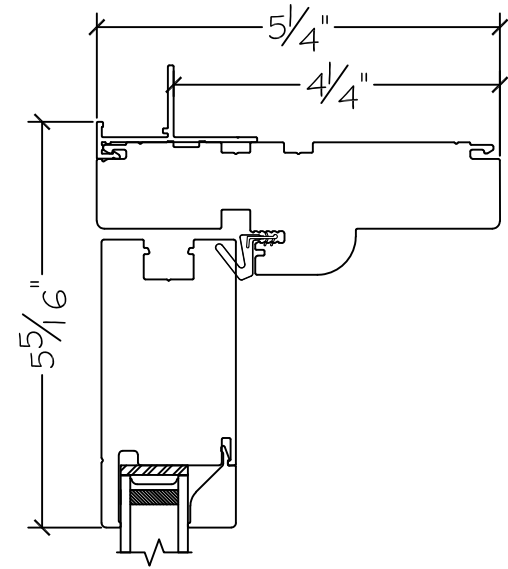

Project:	File name: 3750 Swing Door Section View - Outswing SL-DD HL 1 inch Nail-fin	Date: 20180827
Notes:	Layout: Horizontal Section View	Drawn by: J Johnson

French Door Hinge

Exterior

Outswing

Interior

Notice: This document contains information proprietary to and is protected by copyright of Win-Dor Inc. and shall not be copied, disclosed to others, or used for any purpose other than that for which it is given, without the written permission of Win-Dor Inc.

WINDOR
www.windorsystems.com

450 Delta Ave
Brea, Ca 92821
(714) 385-1202

Project:	File name: 3750 Swing Door Section View - Outswing SL-DD HL 1 inch Nail-fin	Date: 20180827
Notes:	Layout: Vertical Section View	Drawn by: J Johnson