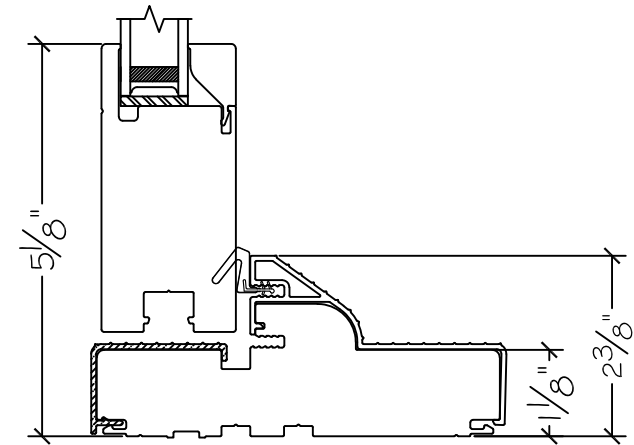

Project:	File name: 3750 Swing Door Section View - Outswing SL-DD HL 1 inch Nail-fin	Date: 20180827
Notes:	Layout: Horizontal Section View	Drawn by: J Johnson

French Door Hinge

Exterior

Outswing

Interior

Notice: This document contains information proprietary to and is protected by copyright of Win-Dor Inc. and shall not be copied, disclosed to others, or used for any purpose other than that for which it is given, without the written permission of Win-Dor Inc.

WINDOR
www.windorsystems.com

450 Delta Ave
Brea, Ca 92821
(714) 385-1202

Project:	File name: 3750 Swing Door Section View - Outswing SL-DD HL 1 inch Nail-fin	Date: 20180827
Notes:	Layout: Vertical Section View	Drawn by: J Johnson