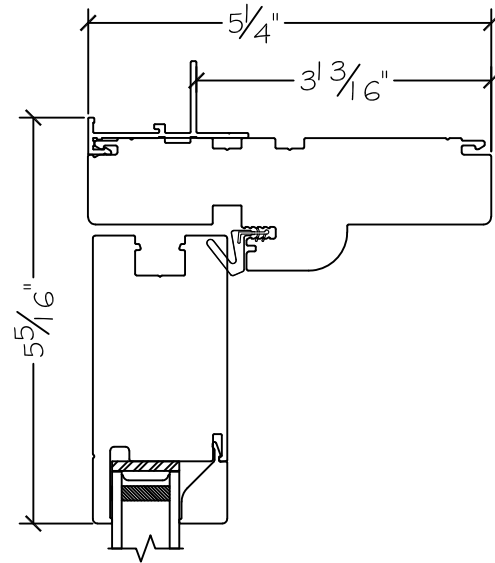

French Door Hinge

Exterior

Interior