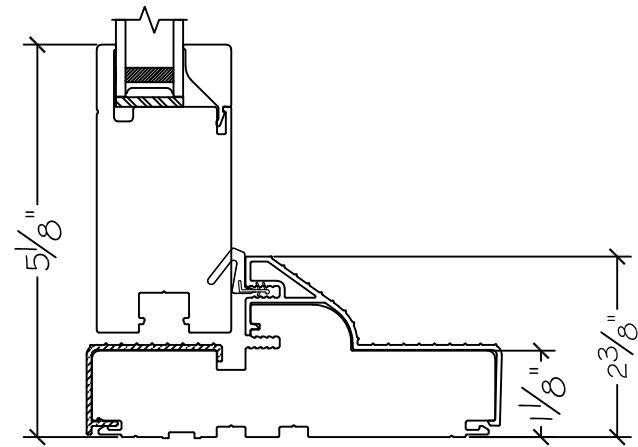

Outswing

Notice: This document contains information proprietary to and is protected by copyright of Win-Dor Inc. and shall not be copied, disclosed to others, or used for any purpose other than that for which it is given, without the written permission of Win-Dor Inc.

450 Delta Ave
Brea, Ca 92821
(714) 385-1202

Project:

File name: 3750 Swing Door Section View - Outswing SL-DD HL 1.375 inch Nail-fin

Date: 20200819

Notes:

Layout: Vertical Section View

Drawn by: J Johnson