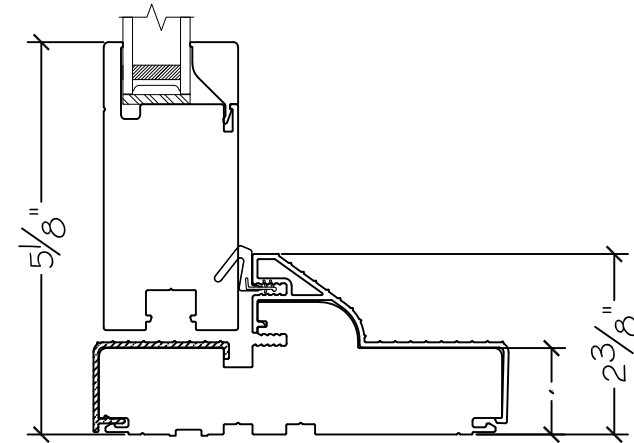

Outswing

Notice: This document contains information proprietary to and is protected by copyright of Win-Dor Inc. and shall not be copied, disclosed to others, or used for any purpose other than that for which it is given, without the written permission of Win-Dor Inc.

450 Delta Ave
Brea, Ca 92821
(714) 385-1202

Project:	File name: 3750 Swing Door Section View - Outswing SL-DD HL Retro Fin	Date: 20220816
Notes:	Layout: Vertical Section View	Drawn by: J Johnson