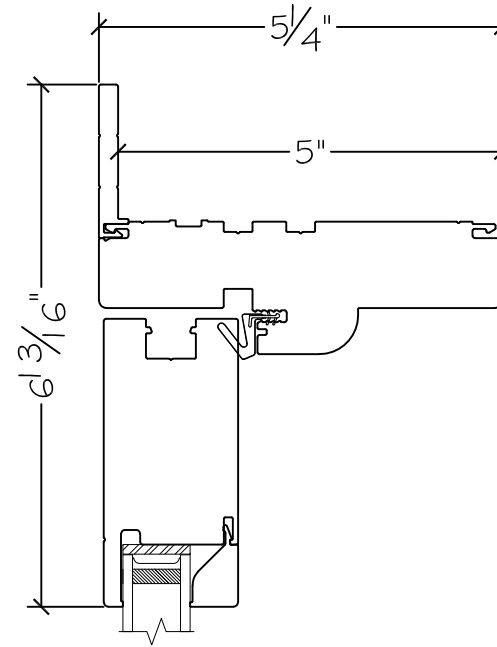

French Door Hinge

Exterior

Interior